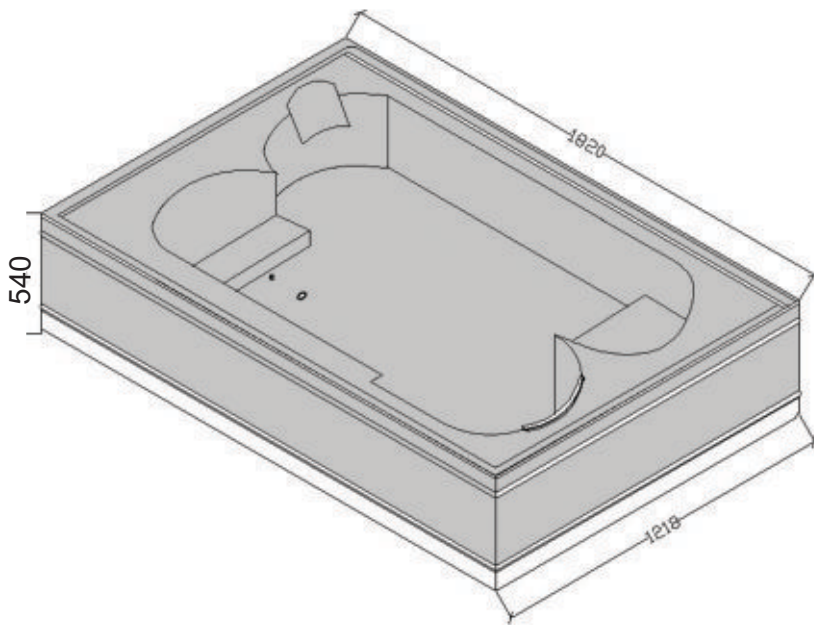

**BATH**  
— TUBS

# ALLEGRA

Functionally Appealing

Allegra - 1820 x 1218 x 540 mm

## DRAWING & PRE-INSTALLATION

Size :	A	B	C	D	E	F	G	H	I	J
ALLERGRA 1820	1820	1218	540	550	350	-	-	-	-	-

Location of drain 