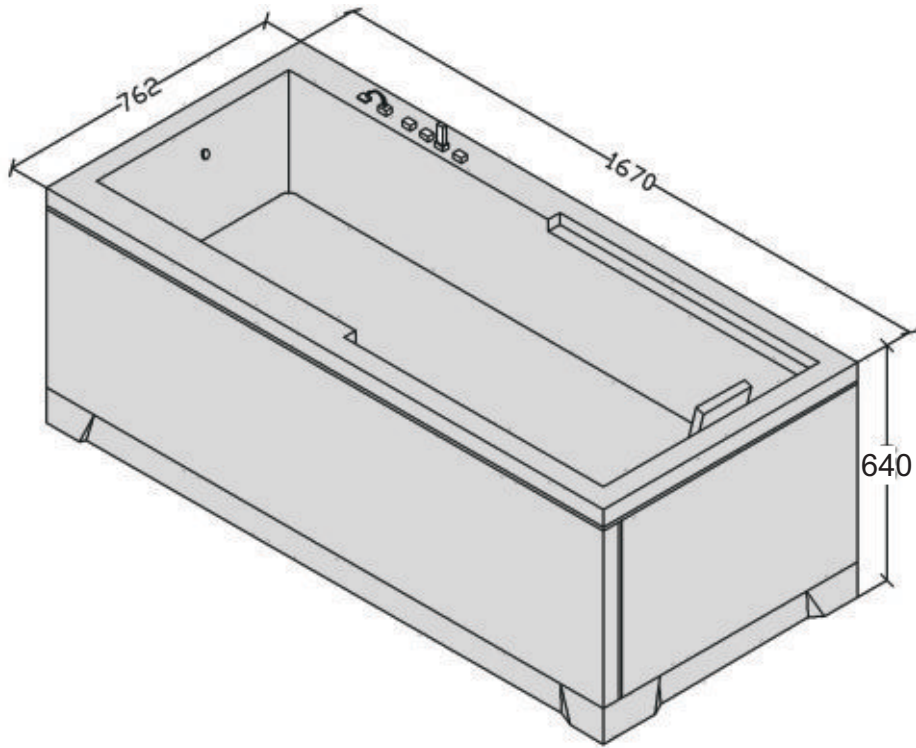

BATH
— TUBS

BATUR

Bewitching Grace

Batur - 1670 x 762 x 640 mm

DRAWING & PRE-INSTALLATION

Size :	A	B	C	D	E	F	G	H	I	J
BATUR	1670	762	640	400	350	-	-	-	-	-

Location of drain