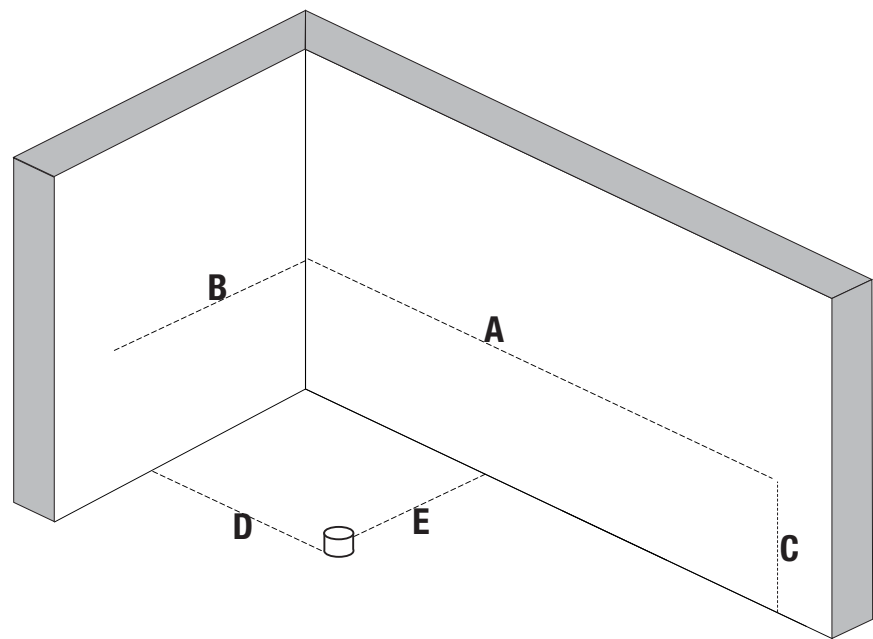

BATH
— TUBS

BATUR

Bewitching Grace

Batur - 1670 x 762 x 640 mm

DRAWING & PRE-INSTALLATION

Size :	A	B	C	D	E	F	G	H	I	J
BATUR	1670	762	640	400	350	-	-	-	-	-

Location of drain