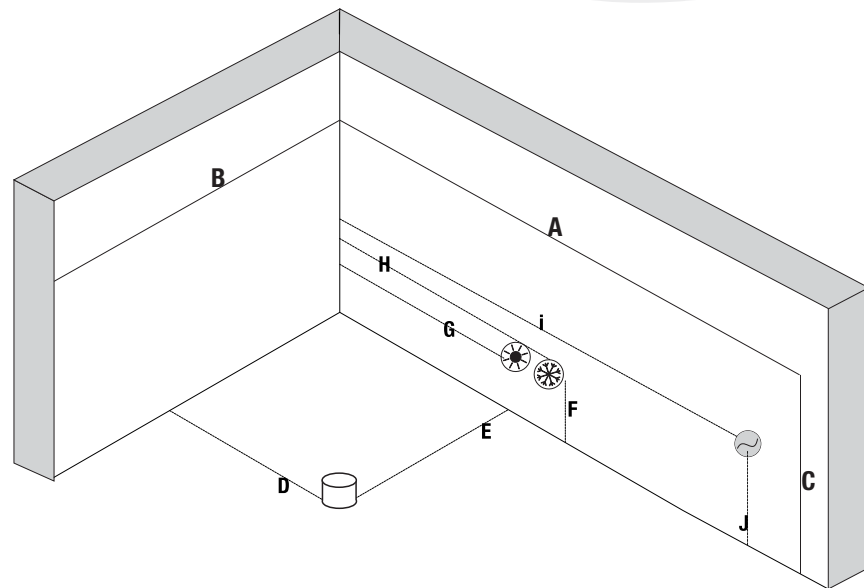

BATH
— TUBS

BONITO

Chic & Fantastic

Size - 1615 x 830 x 725h

DRAWING & PRE-INSTALLATION

Size :	A	B	C	D	E	F	G	H	I	J
BONITO	1615	830	725	600	200	400	350	500	1450	250

Location of drain 

Location of cold and hot water connections  

Location of electrical connections 