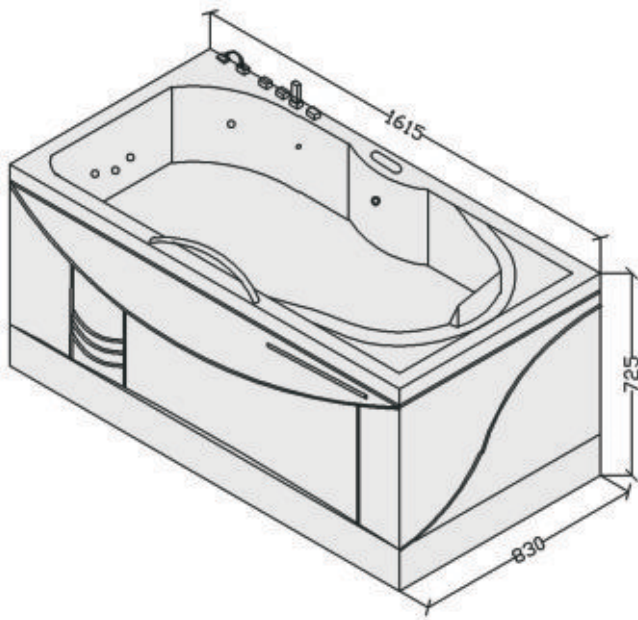

BATH
— TUBS

BONITO

Chic & Fantastic

Size - 1615 x 830 x 725h

DRAWING & PRE-INSTALLATION

Size :	A	B	C	D	E	F	G	H	I	J
BONITO	1615	830	725	600	200	400	350	500	1450	250

Location of drain 

Location of cold and hot water connections  

Location of electrical connections 