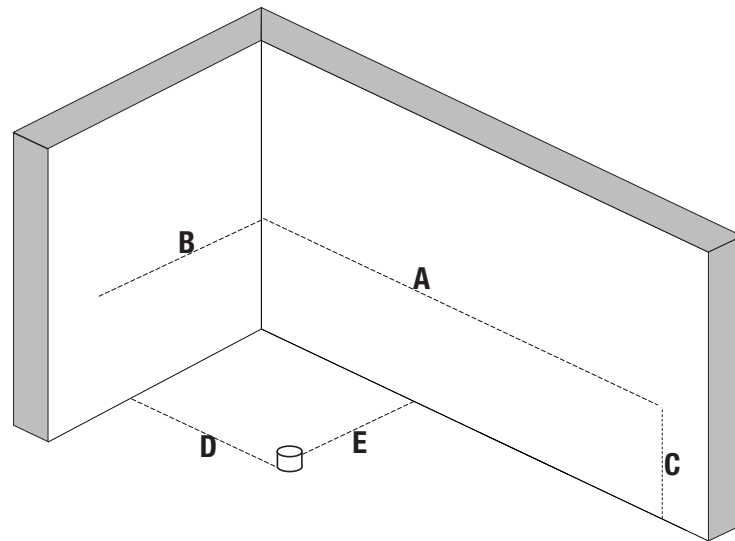

CAROLA

Burst of Invigoration

Carola - 1830 x 850 x 505mm

DRAWING & PRE-INSTALLATION

Size :	A	B	C	D	E	F	G	H	I	J
CAROLA	1830	850	505	400	350	-	-	-	-	-

Location of drain 