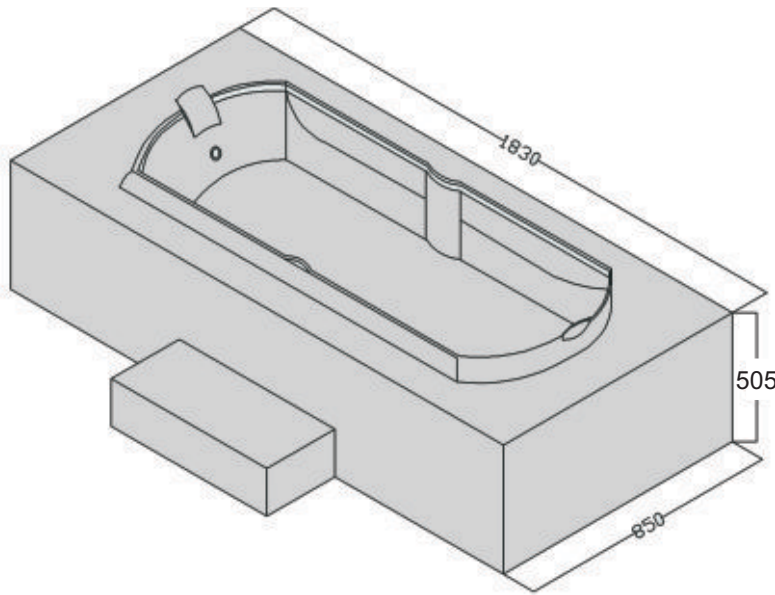

CAROLA

Burst of Invigoration

Carola - 1830 x 850 x 505mm

DRAWING & PRE-INSTALLATION

Size :	A	B	C	D	E	F	G	H	I	J
CAROLA	1830	850	505	400	350	-	-	-	-	-

Location of drain 