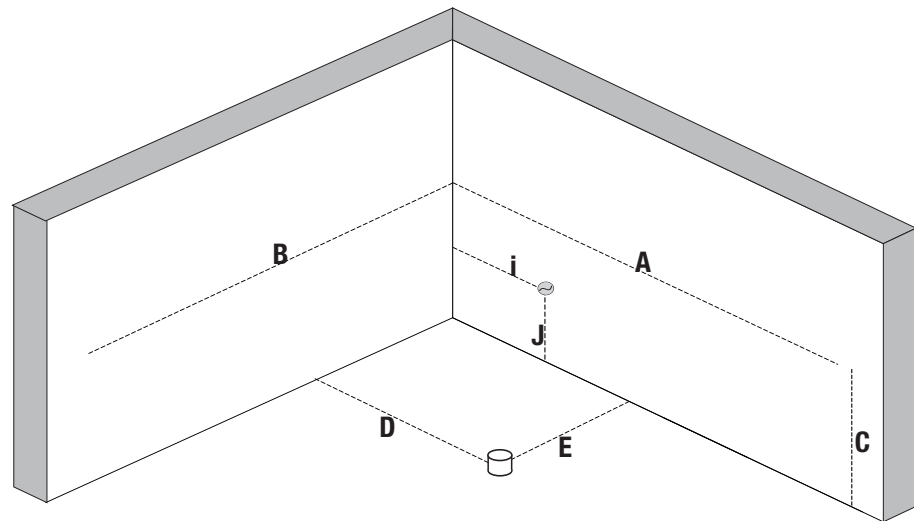

# ROLANDO

Aura of Splendour

Size - 1420 x 1420 - 505h

## DRAWING & PRE-INSTALLATION

Size :	A	B	C	D	E	F	G	H	I	J
ZOE	1420	1420	505	1000	650	-	-	-	300	250

Location of drain 

Location of cold and hot water connections  

Location of electrical connections 