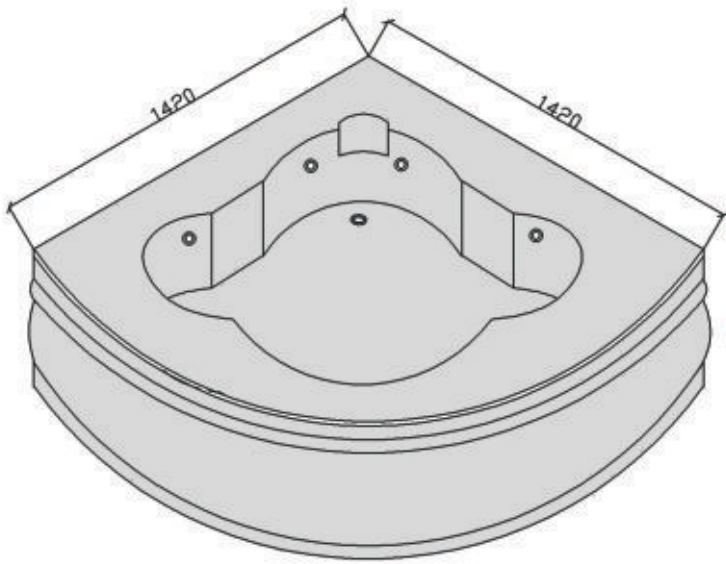

# ROLANDO

Aura of Splendour

Size - 1420 x 1420 - 505h

## DRAWING & PRE-INSTALLATION

Size :	A	B	C	D	E	F	G	H	I	J
ZOE	1420	1420	505	1000	650	-	-	-	300	250

Location of drain 

Location of cold and hot water connections  

Location of electrical connections 