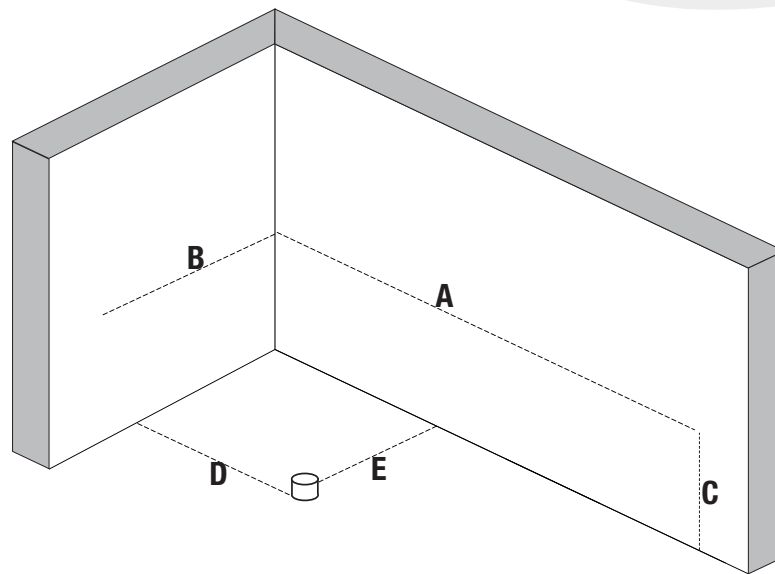

TESSA

Burst of Invigoration

DRAWING & PRE-INSTALLATION

Tessa - 1815 x 763 x 525 mm

Size :	A	B	C	D	E	F	G	H	I	J
TESSA	1815	763	525	400	350	-	-	-	-	-

Location of drain 