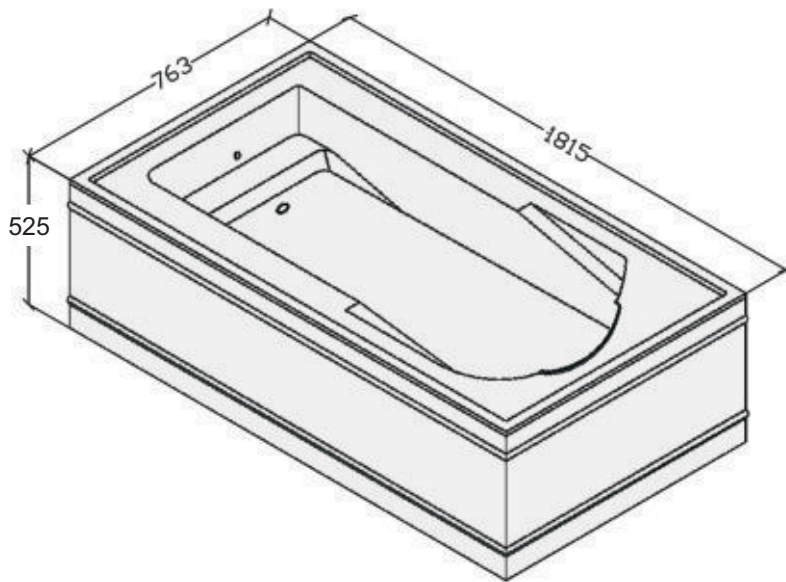

TESSA

Burst of Invigoration

DRAWING & PRE-INSTALLATION

Tessa - 1815 x 763 x 525 mm

Size :	A	B	C	D	E	F	G	H	I	J
TESSA	1815	763	525	400	350	-	-	-	-	-

Location of drain 