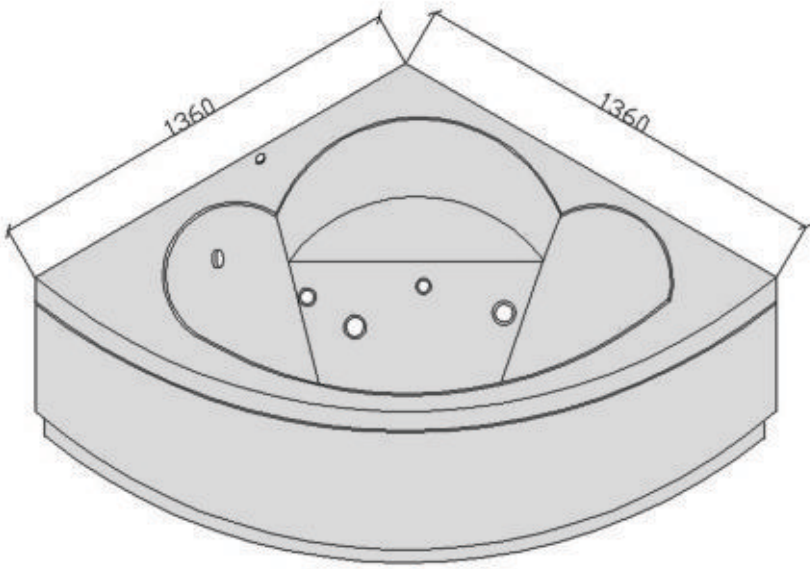

ZOE

Exquisitely Enchanting

Size- 1360 x 1360 - 480h

DRAWING & PRE-INSTALLATION

Size :	A	B	C	D	E	F	G	H	I	J
ZOE	1360	1360	480	680	680	-	-	-	300	250

Location of drain 

Location of cold and hot water connections  

Location of electrical connections 