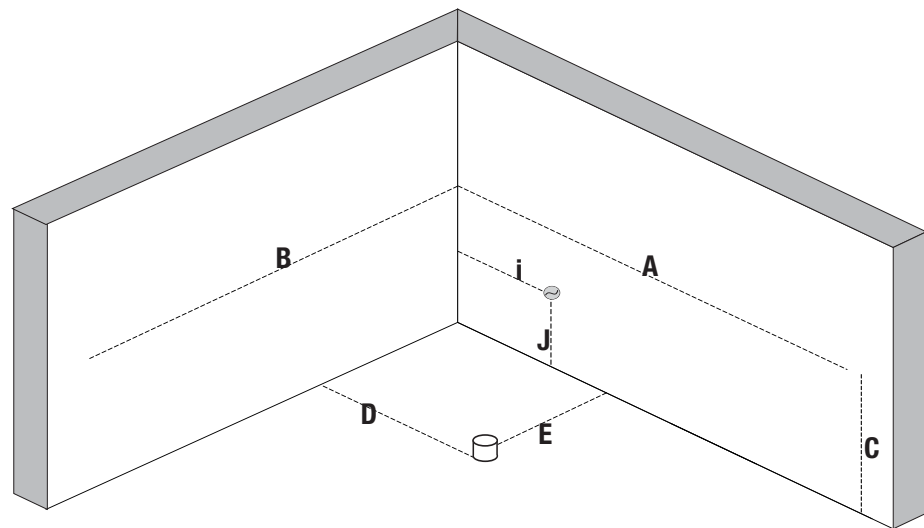

ZOE

Exquisitely Enchanting

Size- 1360 x 1360 - 480h

DRAWING & PRE-INSTALLATION

Size :	A	B	C	D	E	F	G	H	I	J
ZOE	1360	1360	480	680	680	-	-	-	300	250

Location of drain 

Location of cold and hot water connections  

Location of electrical connections 