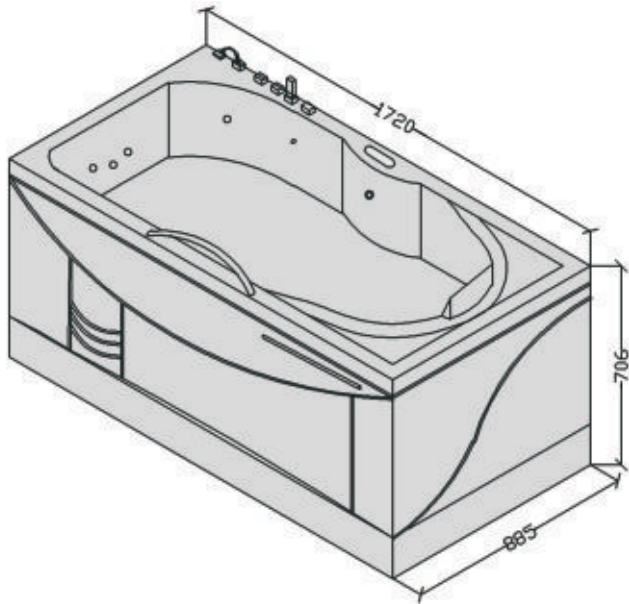

ZOLA

Obsession Designed

Size - 1720 x 885 x 706h

DRAWING & PRE-INSTALLATION

Size :	A	B	C	D	E	F	G	H	I	J
ZOLA	1720	885	706	600	200	400	350	500	1450	250

Location of drain 

Location of cold and hot water connections  

Location of electrical connections 