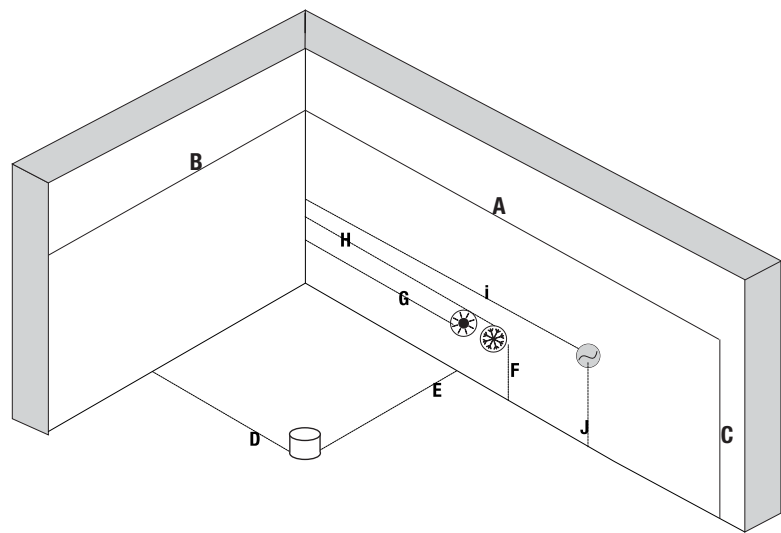

ZOLA

Obsession Designed

Size - 1720 x 885 x 706h

DRAWING & PRE-INSTALLATION

Size :	A	B	C	D	E	F	G	H	I	J
ZOLA	1720	885	706	600	200	400	350	500	1450	250

Location of drain 

Location of cold and hot water connections  

Location of electrical connections 