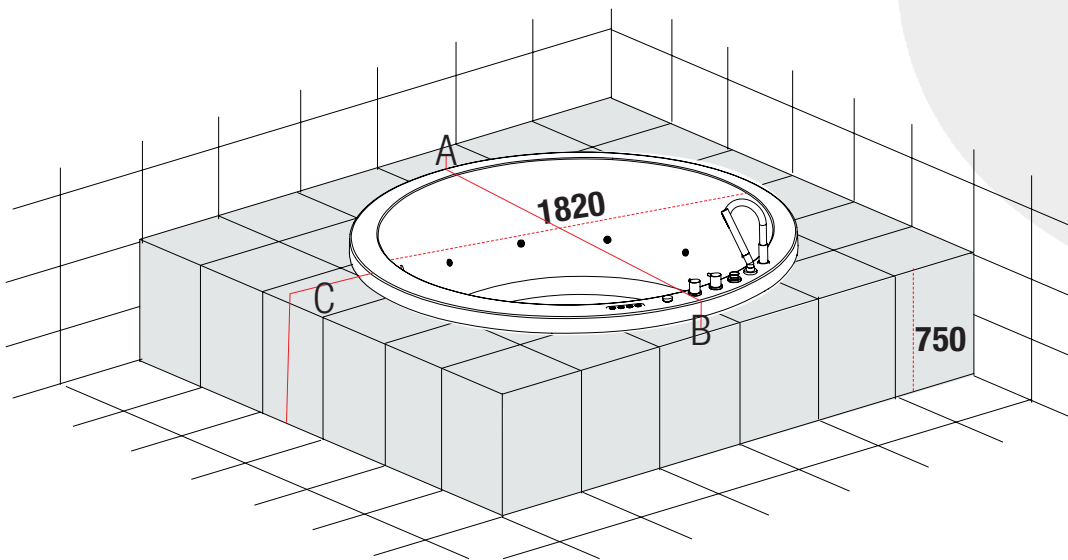

MARENA

Soak In Exclusivity

Size - 1830 ⊖ 850h

DRAWING & PRE-INSTALLATION

Size :	A	B	C	D	E	F	G	H	I	J
MARENA	1830	1830	850	750	900	300	900	1050	950	450

Location of drain 

Location of cold and hot water connections  

Location of electrical connections 