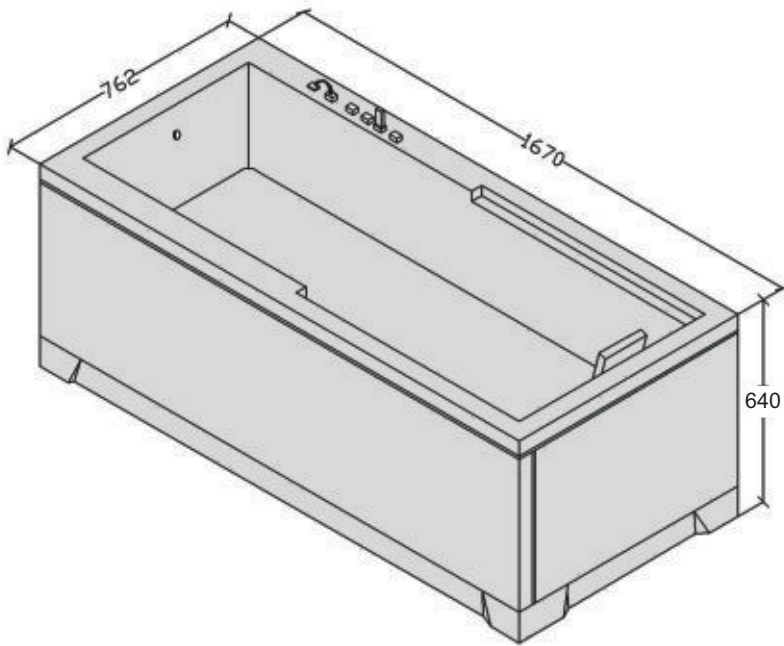

**BATH**  
— TUBS

# ALPHUZIA

Recreating Desire

Size - 1670 x 762 - 640h

## DRAWING & PRE-INSTALLATION

| Size :   | A    | B   | C   | D   | E   | F   | G   | H   | I    | J   |
|----------|------|-----|-----|-----|-----|-----|-----|-----|------|-----|
| ALPHUZIA | 1670 | 762 | 640 | 350 | 200 | 400 | 350 | 500 | 1450 | 250 |