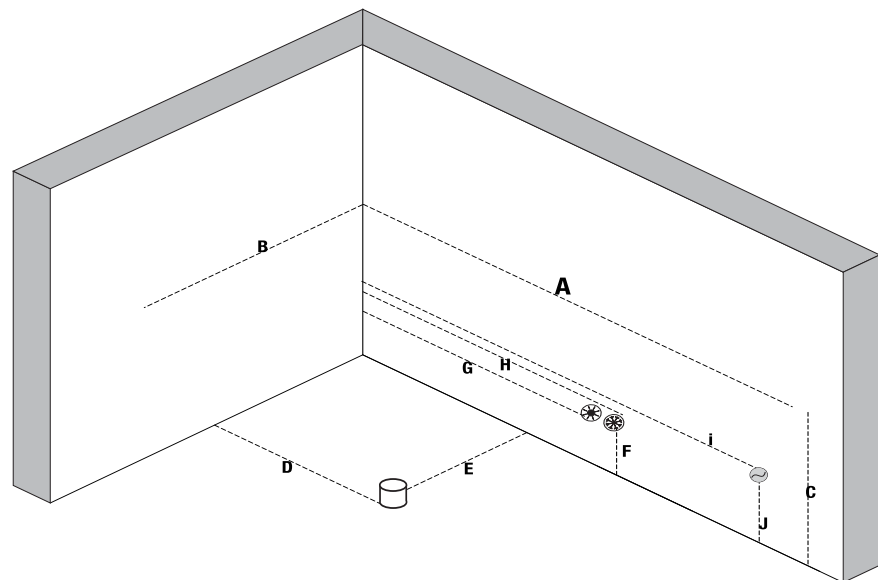

**BATH**  
— TUBS

# ALPHUZIA

Recreating Desire

Size - 1670 x 762 - 640h

## DRAWING & PRE-INSTALLATION

| Size :   | A    | B   | C   | D   | E   | F   | G   | H   | I    | J   |
|----------|------|-----|-----|-----|-----|-----|-----|-----|------|-----|
| ALPHUZIA | 1670 | 762 | 640 | 350 | 200 | 400 | 350 | 500 | 1450 | 250 |

Location of drain 

Location of cold and hot water connections  

Location of electrical connections 