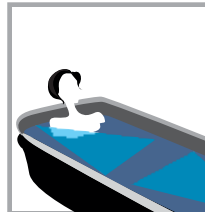

BATH
— TUBS

BLISS

Soak it Up

Size - 1850 x 850 x 670h

Create your own recreation and rejuvenation zone and feel the flow of relaxing blissfulness. Bliss brings you a world of exquisite and functional features that make bathing absolutely awesome. So get ready to soak it up.

FEATURES

- Rectangle Acrylic Bath with Metallic Galvanised Frame
- Feather Touch Digital Control Panel
- Water Massage - 4 Hydromassage Jets & 4 Slim Hydro Massage Jets
- Air Massage-8 Air Jets Extra Slim
- 0.80 hp Blower for Air Massage
- 1 HP Whirlpool Motor for Water Massage
- Bath Filler Set with Waterfall
- Headrest x 2
- Remote Control
- Underwater Light-Colored
- Disinfection-Ozonizer
- Music-FM Radio
- Earth Leakage Circuit Breaker
- Dry Burning Protection
- Water Level Sensor
- Automatic Pop-up Waste

HYDROMASSAGE

AIR MASSAGE

BATH FILLER SET

UNDERWATER LIGHT

MUSIC FM RADIO

HEADREST

OZONIZER