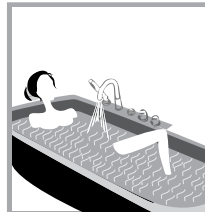

BATH
— TUBS

BLISS

Soak it Up

Size - 1850 x 850 x 670h

Create your own recreation and rejuvenation zone and feel the flow of relaxing blissfulness. Bliss brings you a world of exquisite and functional features that make bathing absolutely awesome. So get ready to soak it up.

FEATURES

- Rectangle Acrylic Bath with Metallic Galvanised Frame
- Feather Touch Digital Control Panel
- Water Massage - 4 Hydromassage Jets & 4 Slim Hydro Massage Jets
- Air Massage-8 Air Jets Extra Slim
- 0.80 hp Blower for Air Massage
- 1 HP Whirlpool Motor for Water Massage
- Bath Filler Set with Waterfall
- Headrest x 2
- Remote Control
- Underwater Light-Colored
- Disinfection-Ozonizer
- Music-FM Radio
- Earth Leakage Circuit Breaker
- Dry Burning Protection
- Water Level Sensor
- Automatic Pop-up Waste

HYDROMASSAGE

AIR MASSAGE

BATH FILLER SET

UNDERWATER LIGHT

MUSIC FM RADIO

HEADREST

OZONIZER