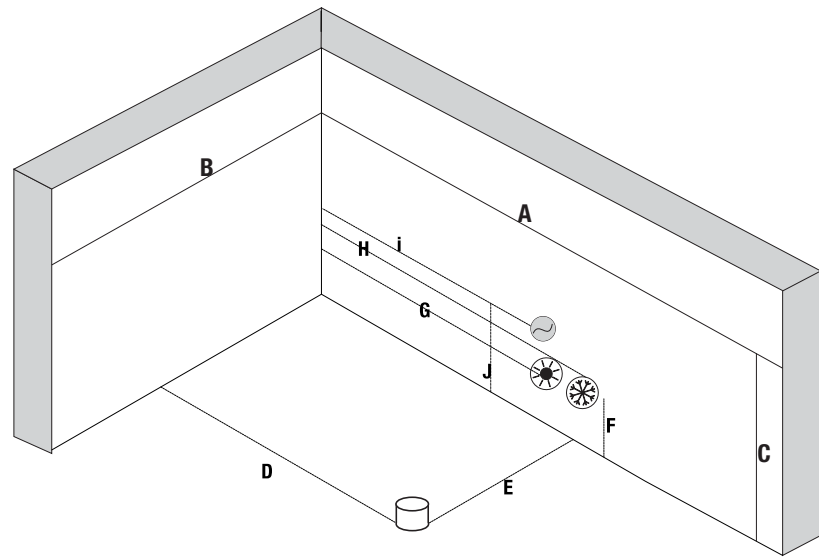

## DRAWING & PRE-INSTALLATION

Size - 1850 x 850 x 670h

Size :	A	B	C	D	E	F	G	H	I	J
BLISS	1850	850	670	900	400	200	900	1050	750	250

Location of drain 

Location of cold and hot water connections  

Location of electrical connections 