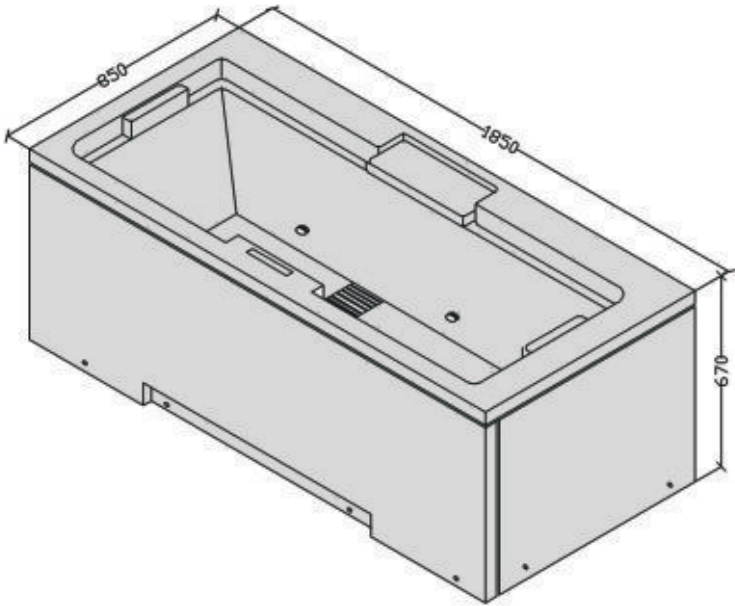

## DRAWING & PRE-INSTALLATION

Size - 1850 x 850 x 670h

Size :	A	B	C	D	E	F	G	H	I	J
BLISS	1850	850	670	900	400	200	900	1050	750	250

Location of drain 

Location of cold and hot water connections  

Location of electrical connections 