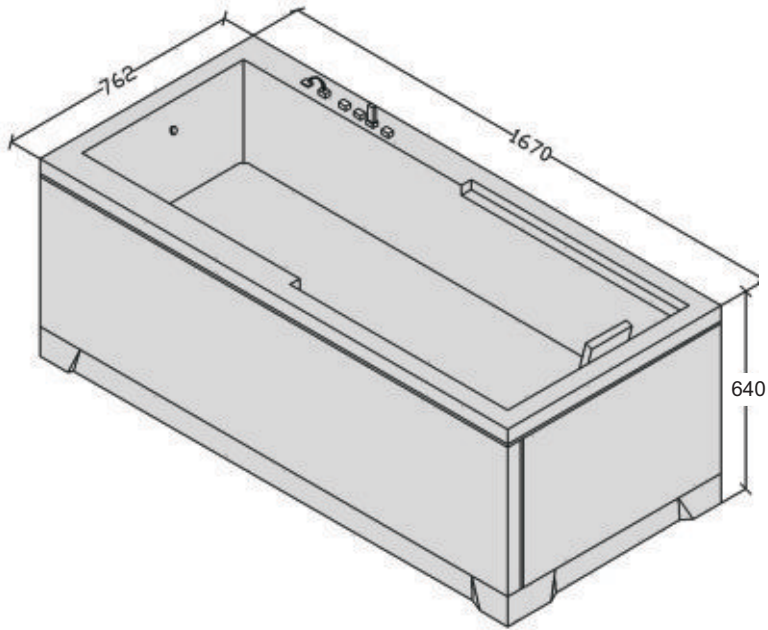

# DANAU

Waves of Ecstasy

Size - 1670 x 762 - 640h

## DRAWING & PRE-INSTALLATION

Size :	A	B	C	D	E	F	G	H	I	J
DANAU	1670	762	640	350	200	400	350	500	1450	250

Location of drain 

Location of cold and hot water connections  

Location of electrical connections 