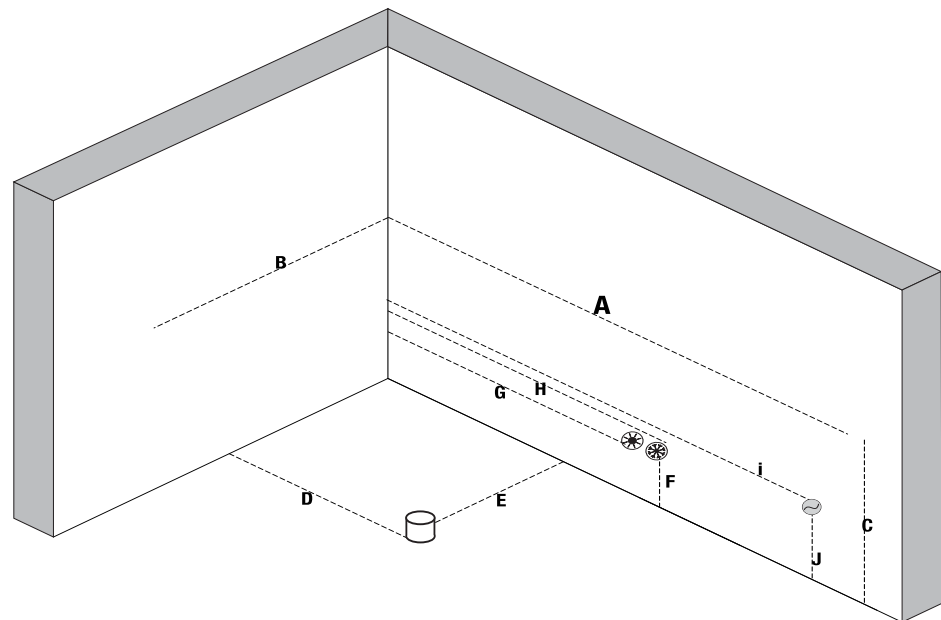

# DANAU

Waves of Ecstasy

Size - 1670 x 762 - 640h

## DRAWING & PRE-INSTALLATION

Size :	A	B	C	D	E	F	G	H	I	J
DANAU	1670	762	640	350	200	400	350	500	1450	250

Location of drain 

Location of cold and hot water connections  

Location of electrical connections 