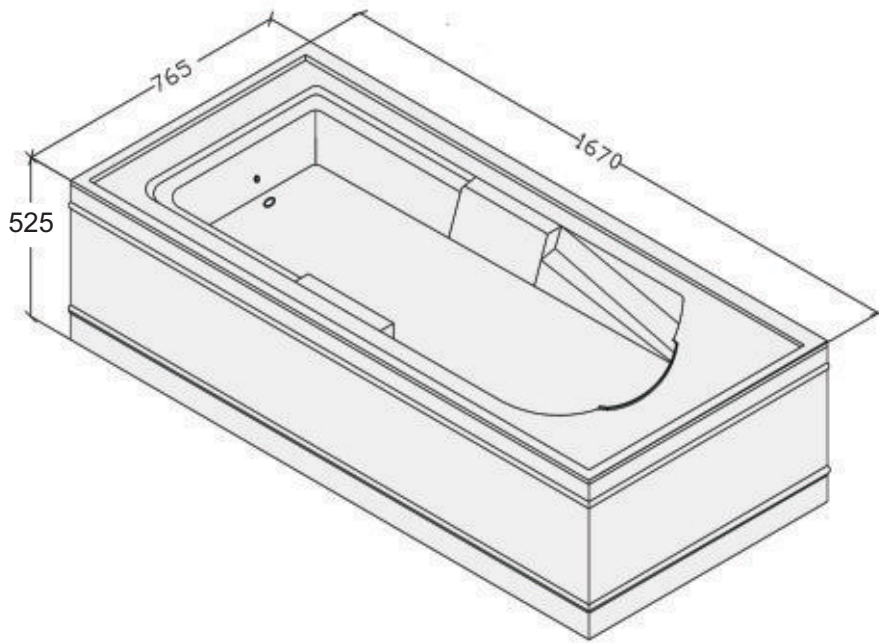

FABIO

Reservoir of Rejuvenation

Fabio - 1670 x 765 x 525 mm

DRAWING & PRE-INSTALLATION

Size :	A	B	C	D	E	F	G	H	I	J
FABIO	1670	765	525	400	350	-	-	-	-	-

Location of drain 