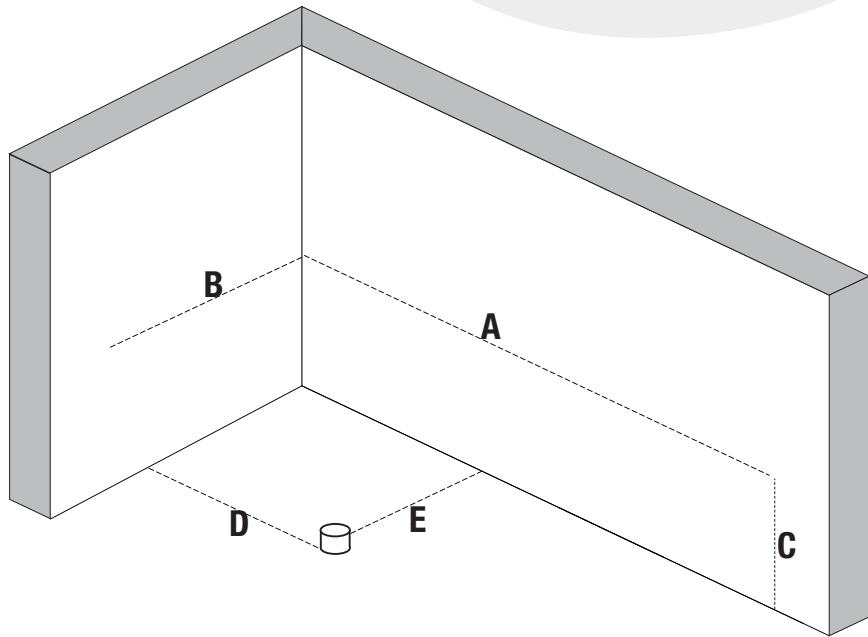

FABIO

Reservoir of Rejuvenation

Fabio - 1670 x 765 x 525 mm

DRAWING & PRE-INSTALLATION

Size :	A	B	C	D	E	F	G	H	I	J
FABIO	1670	765	525	400	350	-	-	-	-	-

Location of drain 