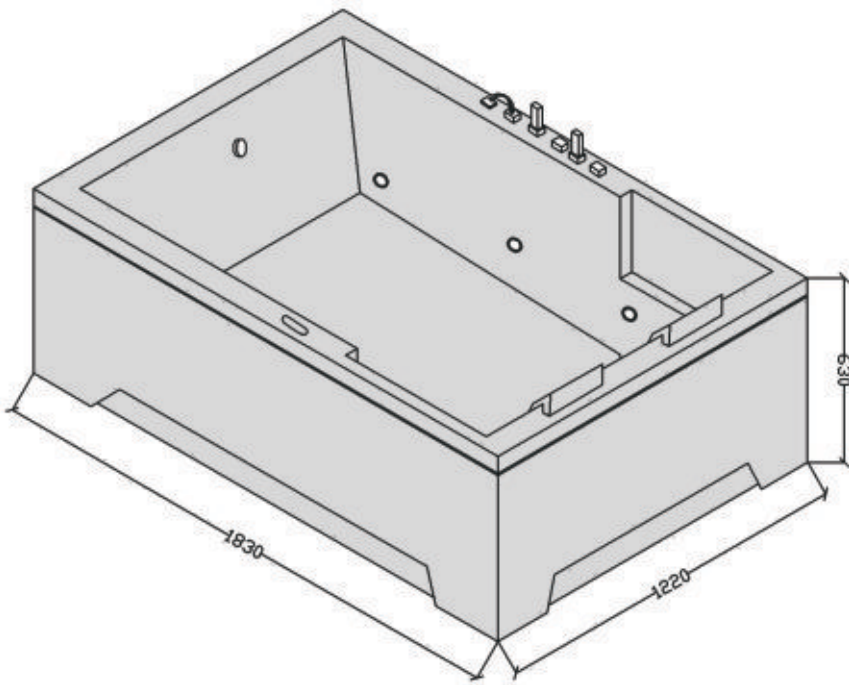

BATH
— TUBS

FATHOM

Bewitching Grace

Fathom - 1830 x 1220 x 630 mm

DRAWING & PRE-INSTALLATION

| Size : | A | B | C | D | E | F | G | H | I | J |
|--------|------|------|-----|-----|-----|---|---|---|---|---|
| FATHOM | 1830 | 1220 | 630 | 500 | 200 | - | - | - | - | - |

Location of drain 