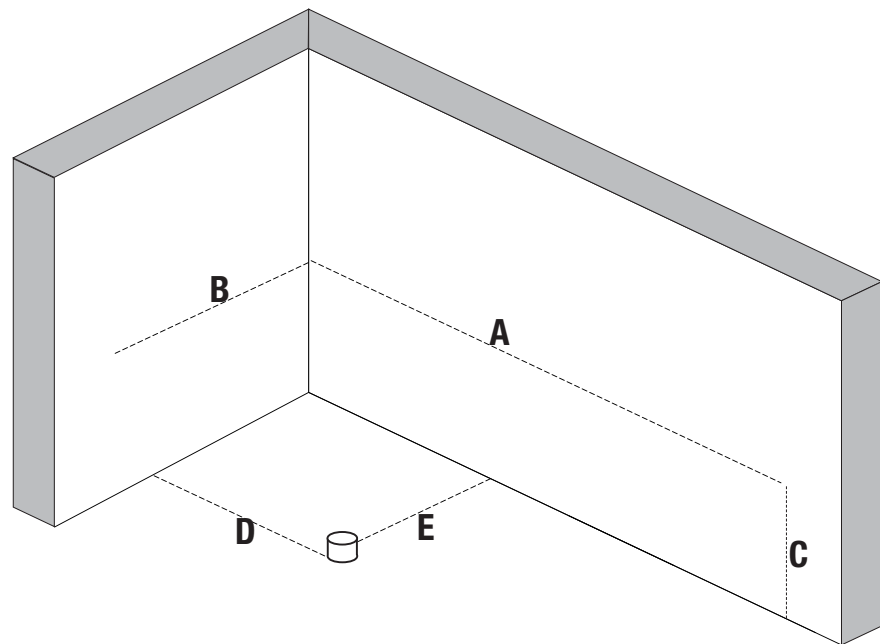

BATH
— TUBS

FATHOM

Bewitching Grace

Fathom - 1830 x 1220 x 630 mm

DRAWING & PRE-INSTALLATION

| Size : | A | B | C | D | E | F | G | H | I | J |
|--------|------|------|-----|-----|-----|---|---|---|---|---|
| FATHOM | 1830 | 1220 | 630 | 500 | 200 | - | - | - | - | - |

Location of drain 