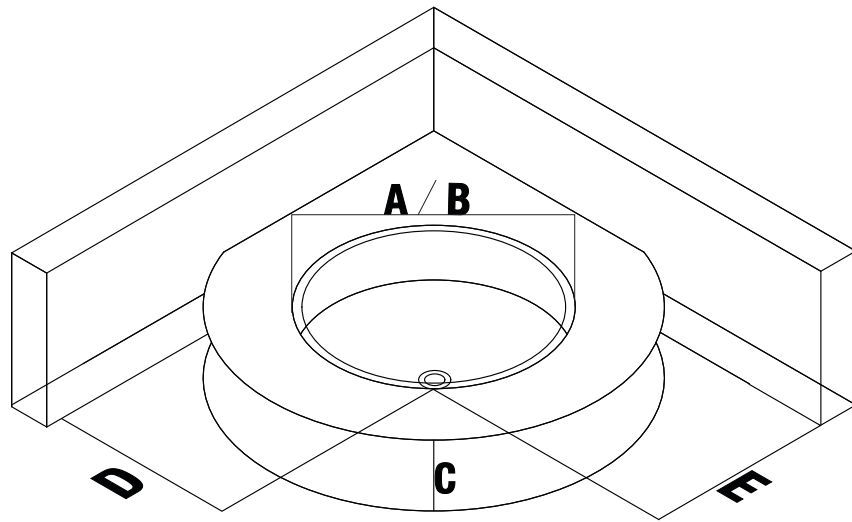

BATH
— TUBS

GABRIELA

Poetic Symmetry

DRAWING & PRE-INSTALLATION

Gabriela - 1500 x 1500 x 438 mm

| Size : | A | B | C | D | E | F | G | H | I | J |
|----------|------|------|-----|-----|-----|---|---|---|---|---|
| GABRIELA | 1500 | 1500 | 438 | 750 | 750 | - | - | - | - | - |

Location of drain 