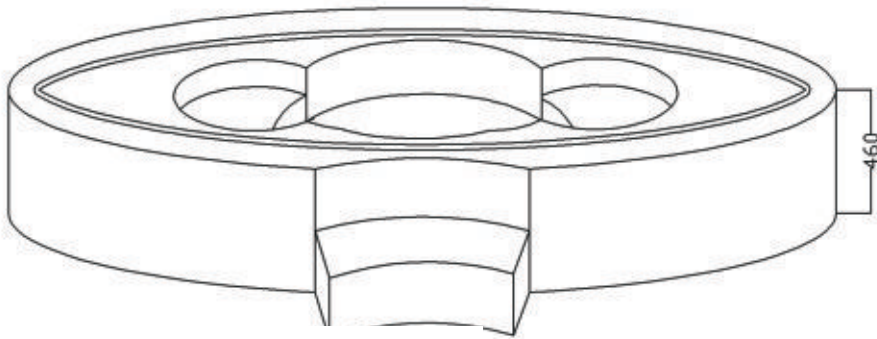

BATH
— TUBS

GABRIELA

Poetic Symmetry

DRAWING & PRE-INSTALLATION

Gabriela - 1500 x 1500 x 438 mm

| Size : | A | B | C | D | E | F | G | H | I | J |
|----------|------|------|-----|-----|-----|---|---|---|---|---|
| GABRIELA | 1500 | 1500 | 438 | 750 | 750 | - | - | - | - | - |

Location of drain 