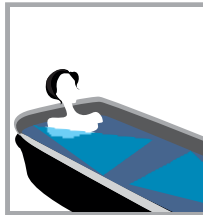

BATH
— TUBS

MELISSA

Sublime Touch

Size - 1360 x 1360 - 480h

Feel the endearing caress of water as your body is gently filled with tiny but joyful sensations. Get ready to take in one of the most sublimely rejuvenating bathing experiences with Melissa.

FEATURES

- Corner Acrylic Bath with Metallic Galvanised Frame
- Feather Touch Digital Control Panel
- Water Massage-6 Hydromassage Jets
- 1.2 hp Whirlpool Motor for Water Massage
- Bath Filler Set
- Headrest
- Remote Control
- Underwater Light-Colored
- Disinfection-Ozonizer
- Music, FM Radio
- Earth Leakage Circuit Breaker
- Dry Burning Protection
- Water Level Sensor
- Automatic Pop-up Waste

HYDROMASSAGE

BATH FILLER SET

UNDERWATER LIGHT

MUSIC FM RADIO

HEADREST

OZONIZER