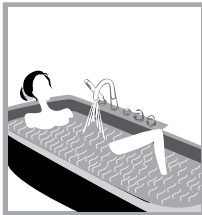

BATH FILLER SET