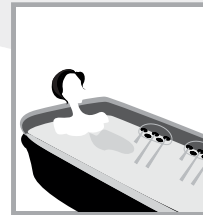

BATH
— TUBS

MELISSA

Sublime Touch

Size - 1360 x 1360 - 480h

Feel the endearing caress of water as your body is gently filled with tiny but joyful sensations. Get ready to take in one of the most sublimely rejuvenating bathing experiences with Melissa.

FEATURES

- Corner Acrylic Bath with Metallic Galvanised Frame
- Feather Touch Digital Control Panel
- Water Massage-6 Hydromassage Jets
- 1.2 hp Whirlpool Motor for Water Massage
- Bath Filler Set
- Headrest
- Remote Control
- Underwater Light-Colored
- Disinfection-Ozonizer
- Music, FM Radio
- Earth Leakage Circuit Breaker
- Dry Burning Protection
- Water Level Sensor
- Automatic Pop-up Waste

HYDROMASSAGE

BATH FILLER SET

UNDERWATER LIGHT

MUSIC FM RADIO

HEADREST

OZONIZER