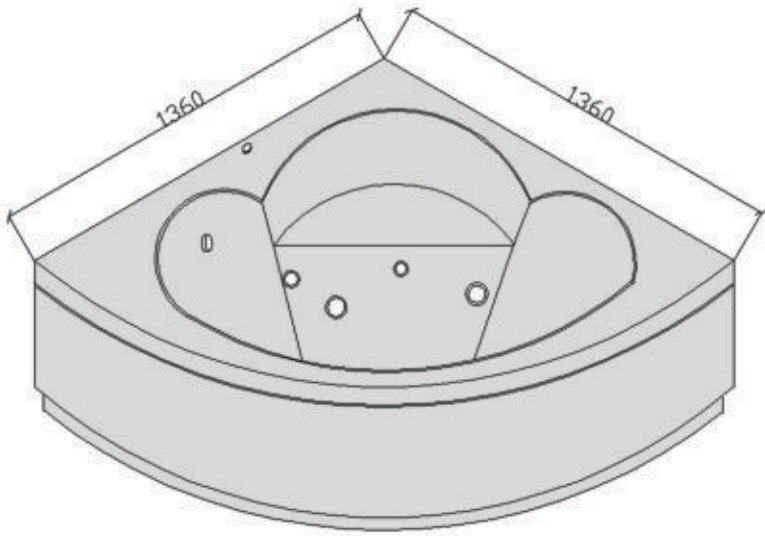

BATH
— TUBS

MELISSA

Sublime Touch

Size - 1360 x 1360 - 480h

DRAWING & PRE-INSTALLATION

Size :	A	B	C	D	E	F	G	H	I	J
MELISSA	1360	1360	480	680	680	-	-	-	300	250

Location of drain 

Location of cold and hot water connections  

Location of electrical connections 