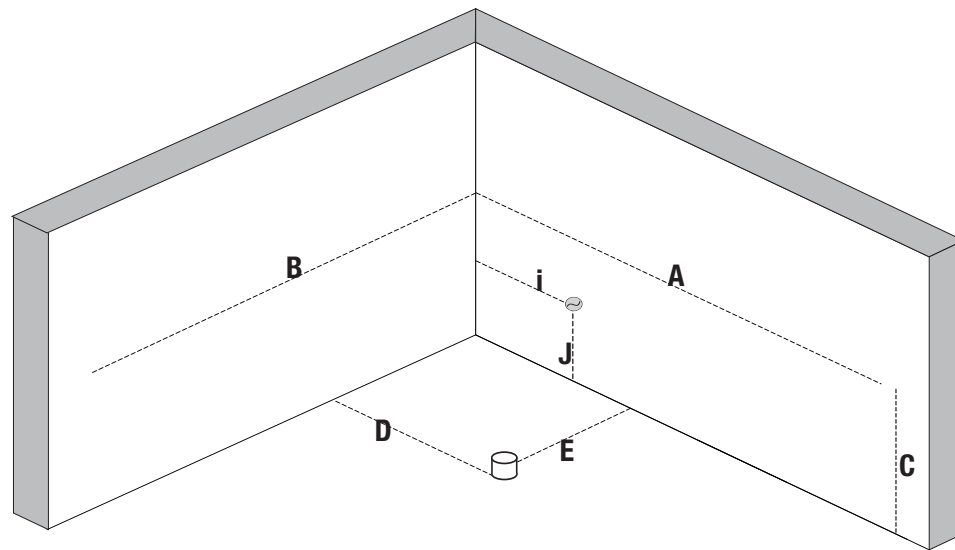

BATH
— TUBS

MELISSA

Sublime Touch

Size - 1360 x 1360 - 480h

DRAWING & PRE-INSTALLATION

Size :	A	B	C	D	E	F	G	H	I	J
MELISSA	1360	1360	480	680	680	-	-	-	300	250

Location of drain 

Location of cold and hot water connections  

Location of electrical connections 