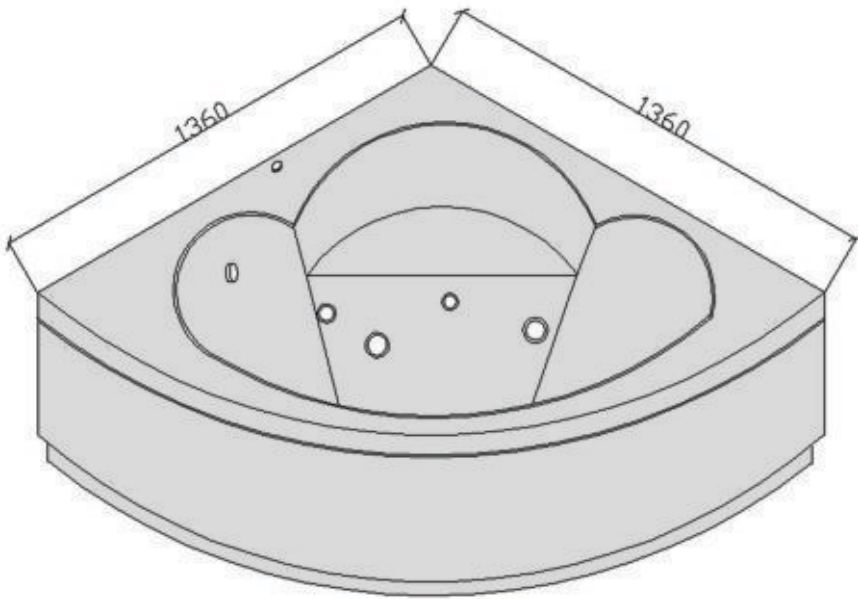

PLACIDA

Stunningly Sublime

Placida - 1360 x 1360 x 480 mm

DRAWING & PRE-INSTALLATION

Size :	A	B	C	D	E	F	G	H	I	J
PLACIDA	1360	1360	480	680	680	-	-	-	-	-

Location of drain 