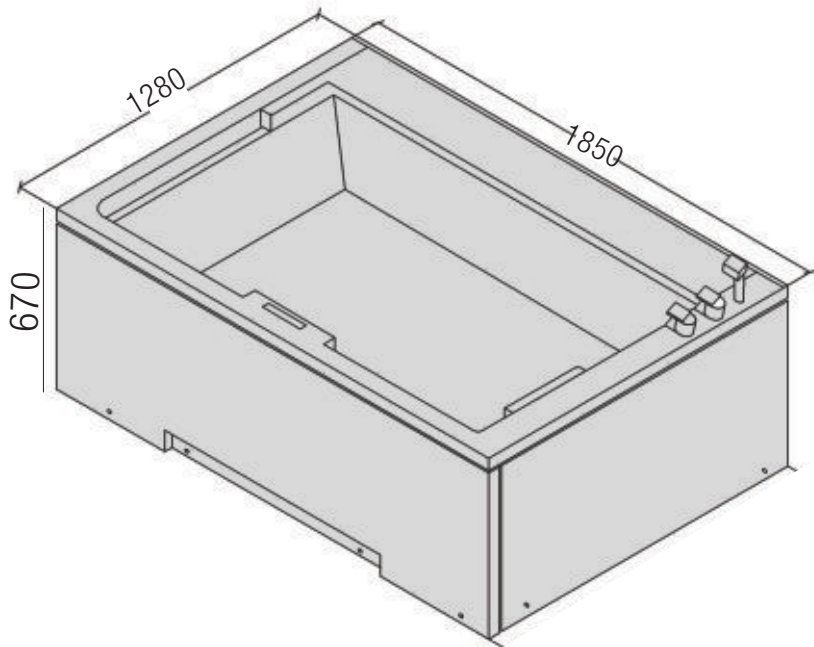

# SEASIDE

Haven of Pleasure

Size - 1850 x 1280 x 670h

## DRAWING & PRE-INSTALLATION

Size :	A	B	C	D	E	F	G	H	I	J
SEASIDE	1850	1280	670	900	600	200	900	1050	750	250

Location of drain 

Location of cold and hot water connections  

Location of electrical connections 