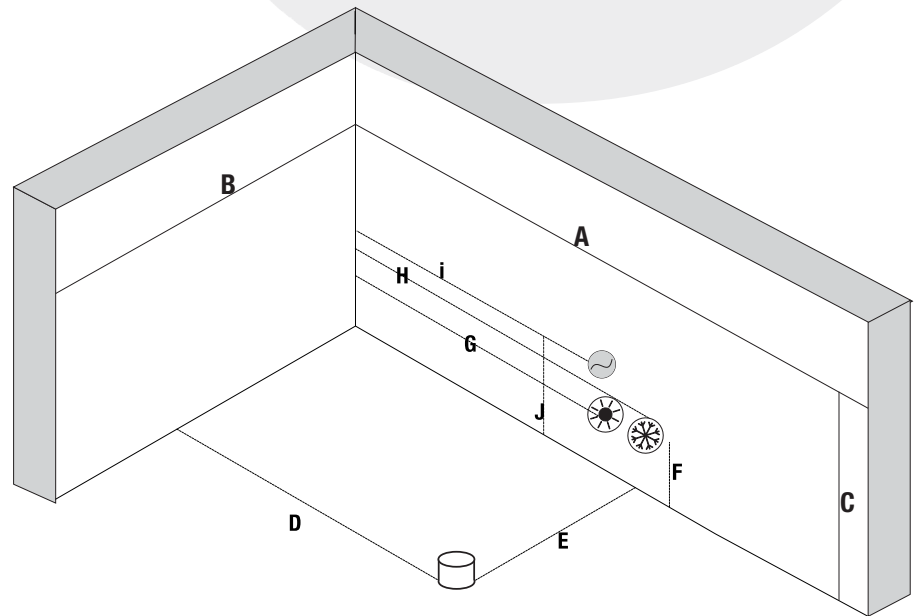

# SEASIDE

Haven of Pleasure

Size - 1850 x 1280 x 670h

## DRAWING & PRE-INSTALLATION

Size :	A	B	C	D	E	F	G	H	I	J
SEASIDE	1850	1280	670	900	600	200	900	1050	750	250

Location of drain 

Location of cold and hot water connections  

Location of electrical connections 