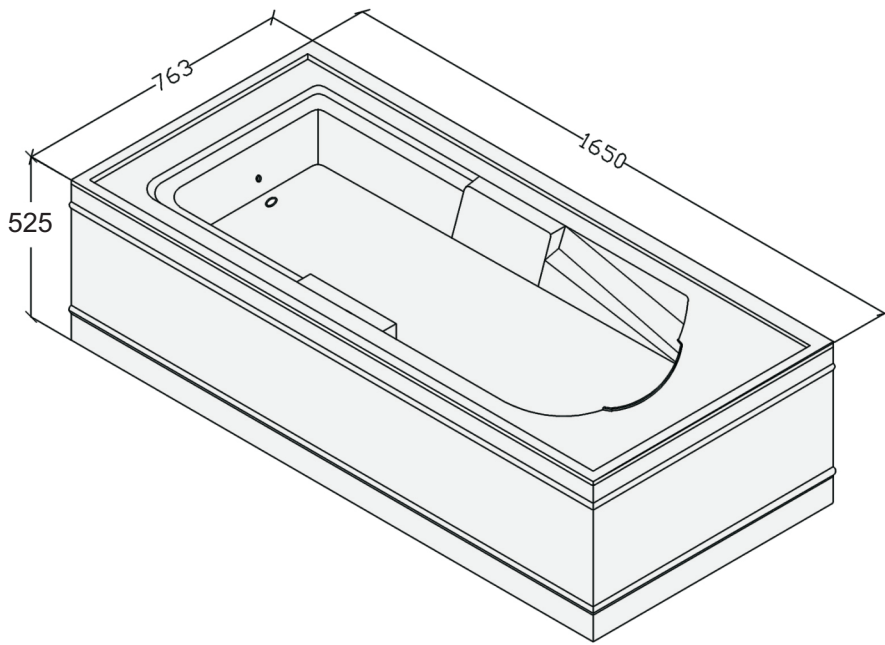

BATH
TUBS

XAVIER

Aura of Splendour

Xavier - 1650 X 763 X 525 mm

DRAWING & PRE-INSTALLATION

Size :	A	B	C	D	E	F	G	H	I	J
XAVIER	1650	763	525	400	350	-	-	-	-	-

Location of drain 