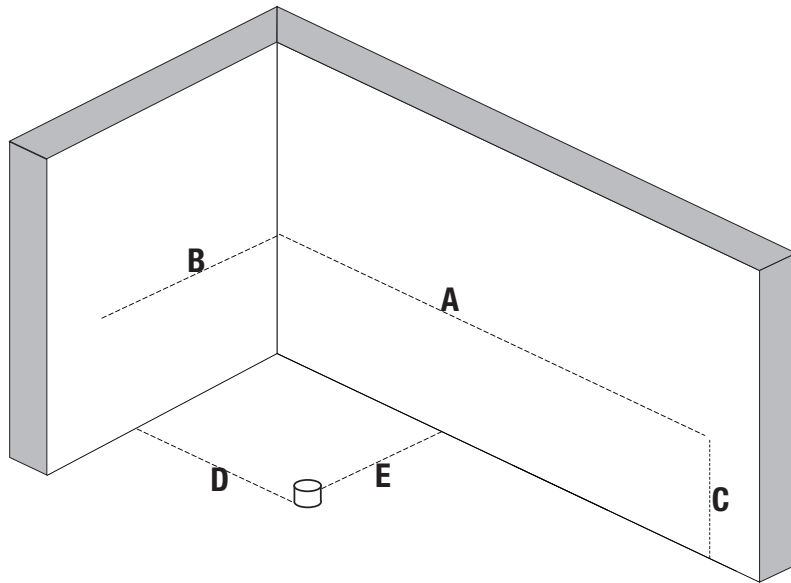

BATH
TUBS

XAVIER

Aura of Splendour

Xavier - 1650 X 763 X 525 mm

DRAWING & PRE-INSTALLATION

Size :	A	B	C	D	E	F	G	H	I	J
XAVIER	1650	763	525	400	350	-	-	-	-	-

Location of drain 