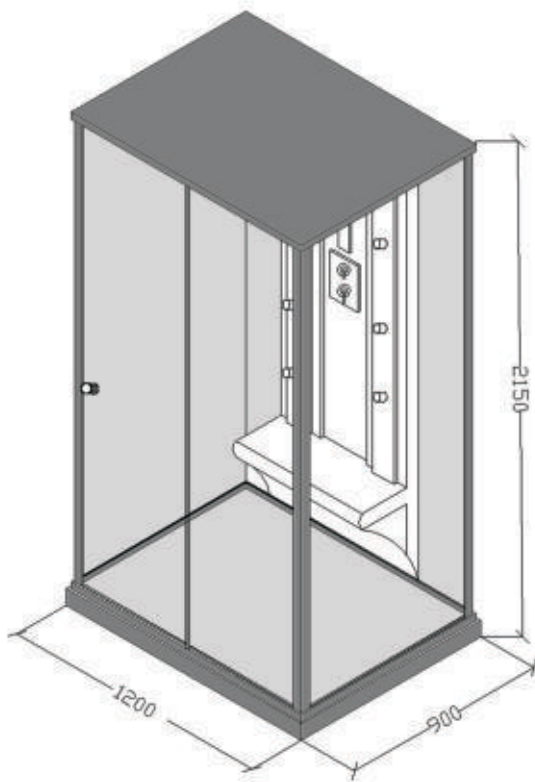

CRYSTAL

Functional Delight

Size - 1200 x 900 - 2150h
White

DRAWING & PRE-INSTALLATION

ELECTRIC POINTS
16 AMPS

PLUMBING POINTS
HOT & COLD

FLOOR DRAIN