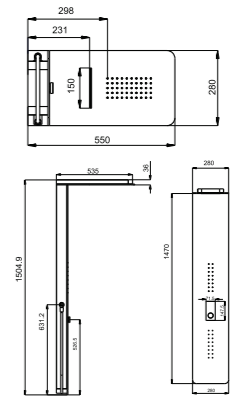

TECHNICAL DRAWING