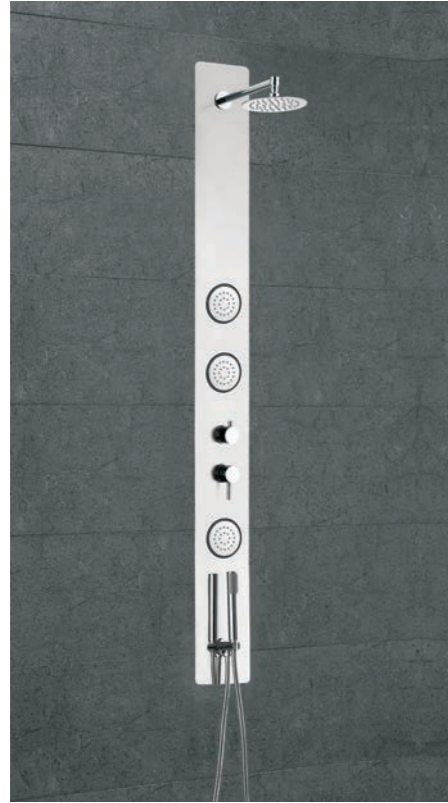

STEP-IN TO THE REALM OF EUPHORIA
with an Exquisite Bath Experience

SHOWER COLUMN COLLECTION '2018

ARROYO

FEATURES

Size- 1700x232mm

- Concealed Shower Column made of 304# Stainless-Steel
- Thermostatic Diverter & Mixer
- Adjustable Shower-Head with Chrome Finish
- Chrome Finished Round Hand Shower With Flexible Hose
- 3 Concealed Moveable Body Jets with LED Lights

TECHNICAL DRAWING

Rain Shower

Hand Shower

Easy to Clean

PLUVO

FEATURES

Size- 700x100mm

- Rain Shower with Cascade Flow
- Digital Thermostatic Mixer & Diverter
- Brushed 304# Stainless-Steel Body with White PU Finish
- 3 Vertical Shower
- Stainless Steel Painted Front Panel
- Designer & Sleek Brushed Steel Finish Hand Shower Pack with Flexible Hose

TECHNICAL DRAWING

Overhead Shower

Easy to Clean

BREATHE

FEATURES

Size- 1600x232mm

- Concealed Shower Column made of 304# Stainless-Steel
- Separate Round Hand Shower with Flexible Hose
- Thermostatic Diverter & Mixer
- Adjustable Shower-Head
- 2 Concealed Moveable Body Jets with LED Light

Bath Spout

ASTUTE

FEATURES

Size- 1483x260x73mm

- Wall Mounted Shower Column Made of Aluminum
- Round Overhead Shower
- Single Lever Mixer & Diverter
- Rectangular Hand Shower
- 6 Moveable Misty Jets
- Bath Spout
- Looking Mirror
- Shelf