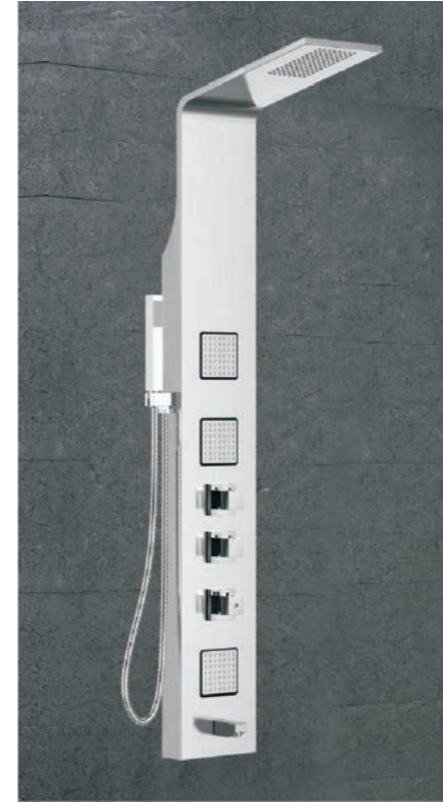

- Glass Faced Aluminum Wall Mounted Shower Column
- Designer Square Overhead Shower
- Single Lever Mixer & Diverter
- Height Adjustable Multi Flow Hand-shower With Flexible Hose
- 4 Moveable Misty Jets
- Bath Spout
- Shelf

TECHNICAL DRAWING

Rain Shower

Hand Shower

Easy to Clean

Bath Spout

SARAH

FEATURES

Size- 1403x120x447mm

- Mirror Polished 304# Stainless-Steel Wall Mounted Shower Column
- Overhead Shower
- Cascade Flow
- Single Lever Mixer & Diverter
- Hand Shower
- Integrated Body Spray Jets
- Bath Spout

TECHNICAL DRAWING

CAIRO

FEATURES

Size- 1480x200mm

- Wall Mounted Shower Column made of 304# Stainless-Steel
- Overhead Shower
- Thermostatic Diverter & Mixer
- Matt Finished Rectangular Hand Shower
- 3 Moveable Rectangular Body Jets
- Bath Spout