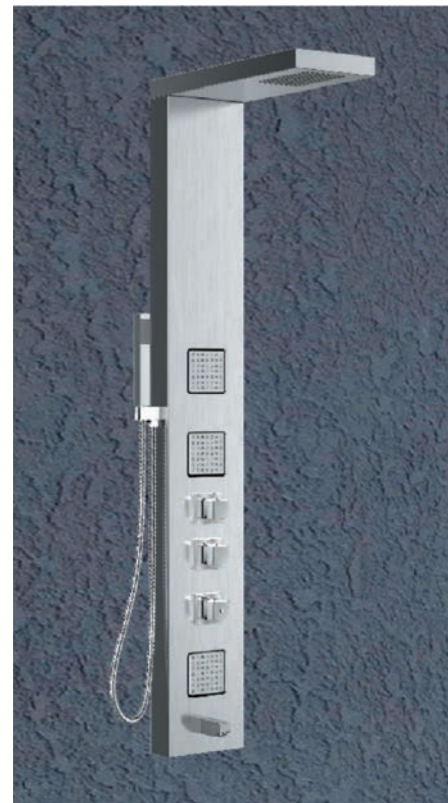

SARAH

FEATURES

Size- 1403x120x447mm

- Mirror Polished 304# Stainless-Steel Wall Mounted Shower Column
- Overhead Shower
- Cascade Flow
- Single Lever Mixer & Diverter
- Hand Shower
- Integrated Body Spray Jets
- Bath Spout

TECHNICAL DRAWING

CAIRO

FEATURES

Size- 1480x200mm

- Wall Mounted Shower Column made of 304# Stainless-Steel
- Overhead Shower
- Thermostatic Diverter & Mixer
- Matt Finished Rectangular Hand Shower
- 3 Moveable Rectangular Body Jets
- Bath Spout

TECHNICAL DRAWING

PENEDA

FEATURES

Size- 1480x200

- Wall Mounted Shower Column made of 304# Stainless-Steel
- Overhead Shower
- Thermostatic Diverter & Mixer
- Matt Finished Rectangular Hand Shower
- 3 Moveable Square Body Jets
- Bath Spout

TECHNICAL DRAWING

DAMASCUS

FEATURES

Size- 1480x200mm

- Wall Mounted Shower Column made of 304# Stainless-Steel
- Overhead Shower
- Thermostatic Diverter & Mixer
- Matt Finished Round Hand Shower
- 3 Moveable Round Body Jets
- Bath Spout

TECHNICAL DRAWING