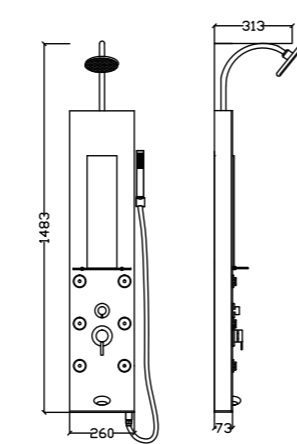

Size- 1480x160mm

- Wall Mounted Shower Column made of 304# Stainless-Steel
- Overhead Shower
- Thermostatic Diverter & Mixer
- Matt Finished Rectangular Hand Shower
- 2 Moveable Rectangular Body Jets
- Bath Spout

Bath Spout

ASTUTE

FEATURES

Size- 1483x260x73mm

- Wall Mounted Shower Column Made of Aluminum
- Round Overhead Shower
- Single Lever Mixer & Diverter
- Rectangular Hand Shower
- 6 Moveable Misty Jets
- Bath Spout
- Looking Mirror
- Shelf

TECHNICAL DRAWING

Rain Shower

Hand Shower

Easy to Clean

Bath Spout

REGENT

FEATURES

Size- 1300x260x70mm

TECHNICAL DRAWING

DAMASCUS

FEATURES

Size- 1480x200mm

- Wall Mounted Shower Column made of 304# Stainless-Steel
- Overhead Shower
- Thermostatic Diverter & Mixer
- Matt Finished Round Hand Shower
- 3 Moveable Round Body Jets
- Bath Spout