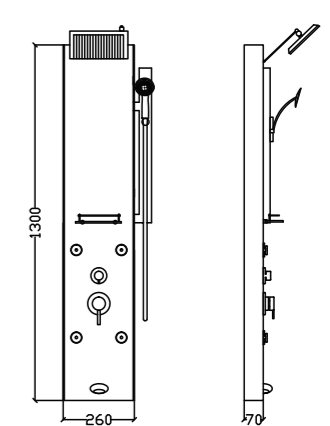

Bath Spout

ASTUTE

FEATURES

Size- 1483x260x73mm

- Wall Mounted Shower Column Made of Aluminum
- Round Overhead Shower
- Single Lever Mixer & Diverter
- Rectangular Hand Shower
- 6 Moveable Misty Jets
- Bath Spout
- Looking Mirror
- Shelf

TECHNICAL DRAWING

Rain Shower

Hand Shower

Easy to Clean

Bath Spout

REGENT

FEATURES

Size- 1300x260x70mm

TECHNICAL DRAWING

Rain Shower

Hand Shower

Easy to Clean

Bath Spout

SARAH

FEATURES

Size- 1403x120x447mm

TECHNICAL DRAWING

DAMASCUS

FEATURES

Size- 1480x200mm

- Wall Mounted Shower Column made of 304# Stainless-Steel
- Overhead Shower
- Thermostatic Diverter & Mixer
- Matt Finished Round Hand Shower
- 3 Moveable Round Body Jets
- Bath Spout