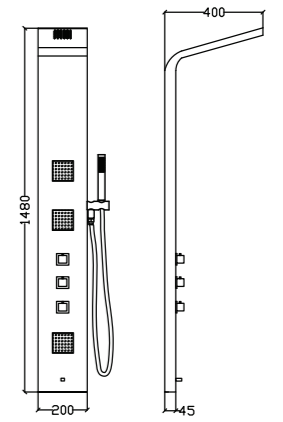

Bath Spout

ASTUTE

FEATURES

Size- 1483x260x73mm

- Wall Mounted Shower Column Made of Aluminum
- Round Overhead Shower
- Single Lever Mixer & Diverter
- Rectangular Hand Shower
- 6 Moveable Misty Jets
- Bath Spout
- Looking Mirror
- Shelf

CAIRO

FEATURES

Size- 1480x200mm

- Wall Mounted Shower Column made of 304# Stainless-Steel
- Overhead Shower
- Thermostatic Diverter & Mixer
- Matt Finished Rectangular Hand Shower
- 3 Moveable Rectangular Body Jets
- Bath Spout

TECHNICAL DRAWING

PENEDA

FEATURES

Size- 1480x200

- Wall Mounted Shower Column made of 304# Stainless-Steel
- Overhead Shower
- Thermostatic Diverter & Mixer
- Matt Finished Rectangular Hand Shower
- 3 Moveable Square Body Jets
- Bath Spout

TECHNICAL DRAWING

DAMASCUS

FEATURES

Size- 1480x200mm

- Wall Mounted Shower Column made of 304# Stainless-Steel
- Overhead Shower
- Thermostatic Diverter & Mixer
- Matt Finished Round Hand Shower
- 3 Moveable Round Body Jets
- Bath Spout