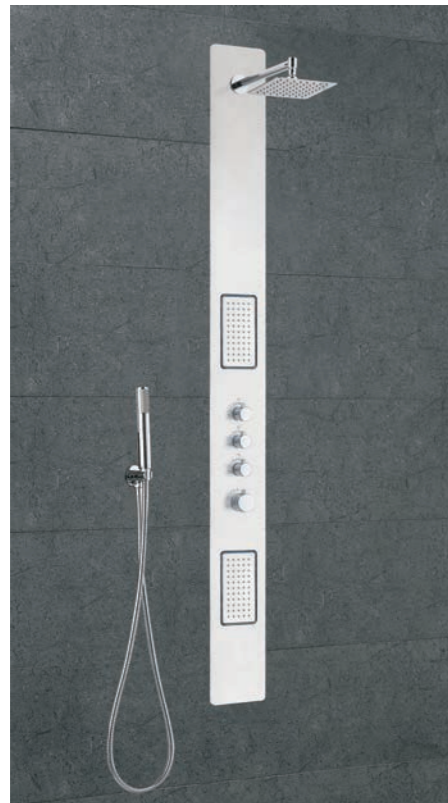

STEP-IN TO THE REALM OF EUPHORIA
with an Exquisite Bath Experience

SHOWER COLUMN COLLECTION '2018

ARROYO

FEATURES

Size- 1700x232mm

- Concealed Shower Column made of 304# Stainless-Steel
- Thermostatic Diverter & Mixer
- Adjustable Shower-Head with Chrome Finish
- Chrome Finished Round Hand Shower With Flexible Hose
- 3 Concealed Moveable Body Jets with LED Lights

TECHNICAL DRAWING

Rain Shower

Hand Shower

Easy to Clean

PLUVO

FEATURES

Size- 700x100mm

- Rain Shower with Cascade Flow
- Digital Thermostatic Mixer & Diverter
- Brushed 304# Stainless-Steel Body with White PU Finish
- 3 Vertical Shower
- Stainless Steel Painted Front Panel
- Designer & Sleek Brushed Steel Finish Hand Shower Pack with Flexible Hose

TECHNICAL DRAWING

Overhead Shower

Easy to Clean

BREATHE

FEATURES

Size- 1600x232mm

- Concealed Shower Column made of 304# Stainless-Steel
- Separate Round Hand Shower with Flexible Hose
- Thermostatic Diverter & Mixer
- Adjustable Shower-Head
- 2 Concealed Moveable Body Jets with LED Light

TECHNICAL DRAWING

Rain Shower

Hand Shower

Easy to Clean

AQUA SHOWER

FEATURES

Size- 1270x220x405mm

- White Chrome Aluminum Wall Mounted Shower Column
- Round Overhead Shower with Inbuilt Dynamo LED Light in 6 Colors
- Single Lever Mixer & Diverter
- Height Adjustable Multi Flow Hand-Shower
- Sliding Bar with Soap Case
- 4 Moveable Body Jets
- Bath Spout