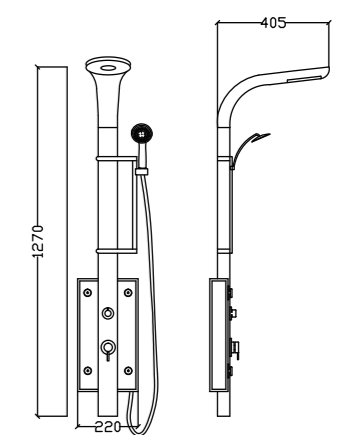

TECHNICAL DRAWING