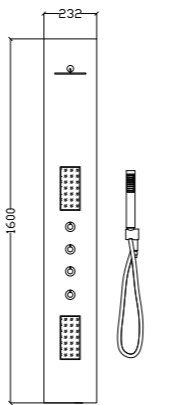

TECHNICAL DRAWING

Rain Shower

Hand Shower

Easy to Clean

PLUVO

FEATURES

Size- 700x100mm

- Rain Shower with Cascade Flow
- Digital Thermostatic Mixer & Diverter
- Brushed 304# Stainless-Steel Body with White PU Finish
- 3 Vertical Shower
- Stainless Steel Painted Front Panel
- Designer & Sleek Brushed Steel Finish Hand Shower Pack with Flexible Hose

TECHNICAL DRAWING

Overhead Shower

Easy to Clean

BREATHE

FEATURES

Size- 1600x232mm

- Concealed Shower Column made of 304# Stainless-Steel
- Separate Round Hand Shower with Flexible Hose
- Thermostatic Diverter & Mixer
- Adjustable Shower-Head
- 2 Concealed Moveable Body Jets with LED Light

TECHNICAL DRAWING

Rain Shower

Hand Shower

Easy to Clean

AQUA SHOWER

FEATURES

Size- 1270x220x405mm

- White Chrome Aluminum Wall Mounted Shower Column
- Round Overhead Shower with Inbuilt Dynamo LED Light in 6 Colors
- Single Lever Mixer & Diverter
- Height Adjustable Multi Flow Hand-Shower
- Sliding Bar with Soap Case
- 4 Moveable Body Jets
- Bath Spout

Bath Spout

ASTUTE

FEATURES

Size- 1483x260x73mm

- Wall Mounted Shower Column Made of Aluminum
- Round Overhead Shower
- Single Lever Mixer & Diverter
- Rectangular Hand Shower
- 6 Moveable Misty Jets
- Bath Spout
- Looking Mirror
- Shelf