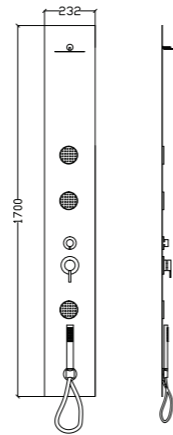

STEP-IN TO THE REALM OF EUPHORIA
with an Exquisite Bath Experience

SHOWER COLUMN COLLECTION '2018

ARROYO

FEATURES

Size- 1700x232mm

- Concealed Shower Column made of 304# Stainless-Steel
- Thermostatic Diverter & Mixer
- Adjustable Shower-Head with Chrome Finish
- Chrome Finished Round Hand Shower With Flexible Hose
- 3 Concealed Moveable Body Jets with LED Lights

TECHNICAL DRAWING

Rain Shower

Hand Shower

Easy to Clean

PLUVO

FEATURES

Size- 700x100mm

- Rain Shower with Cascade Flow
- Digital Thermostatic Mixer & Diverter
- Brushed 304# Stainless-Steel Body with White PU Finish
- 3 Vertical Shower
- Stainless Steel Painted Front Panel
- Designer & Sleek Brushed Steel Finish Hand Shower Pack with Flexible Hose

TECHNICAL DRAWING

Overhead Shower

Easy to Clean

BREATHE

FEATURES

Size- 1600x232mm

- Concealed Shower Column made of 304# Stainless-Steel
- Separate Round Hand Shower with Flexible Hose
- Thermostatic Diverter & Mixer
- Adjustable Shower-Head
- 2 Concealed Moveable Body Jets with LED Light

Bath Spout

ASTUTE

FEATURES

Size- 1483x260x73mm

- Wall Mounted Shower Column Made of Aluminum
- Round Overhead Shower
- Single Lever Mixer & Diverter
- Rectangular Hand Shower
- 6 Moveable Misty Jets
- Bath Spout
- Looking Mirror
- Shelf