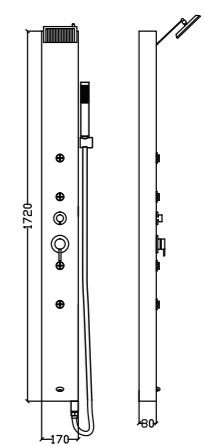

TECHNICAL DRAWING