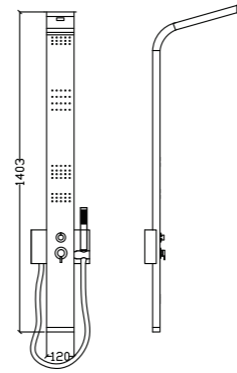

Bath Spout

ASTUTE

FEATURES

Size- 1483x260x73mm

- Wall Mounted Shower Column Made of Aluminum
- Round Overhead Shower
- Single Lever Mixer & Diverter
- Rectangular Hand Shower
- 6 Moveable Misty Jets
- Bath Spout
- Looking Mirror
- Shelf

TECHNICAL DRAWING

Rain Shower

Hand Shower

Easy to Clean

Bath Spout

SARAH

FEATURES

Size- 1403x120x447mm

CAIRO

FEATURES

Size- 1480x200mm

- Wall Mounted Shower Column made of 304# Stainless-Steel
- Overhead Shower
- Thermostatic Diverter & Mixer
- Matt Finished Rectangular Hand Shower
- 3 Moveable Rectangular Body Jets
- Bath Spout

TECHNICAL DRAWING

DAMASCUS

FEATURES

Size- 1480x200mm

- Wall Mounted Shower Column made of 304# Stainless-Steel
- Overhead Shower
- Thermostatic Diverter & Mixer
- Matt Finished Round Hand Shower
- 3 Moveable Round Body Jets
- Bath Spout