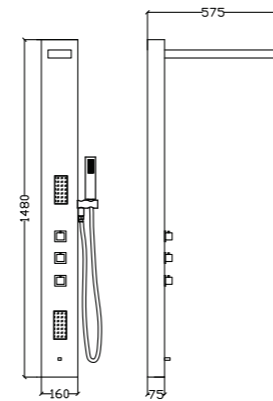

TECHNICAL DRAWING