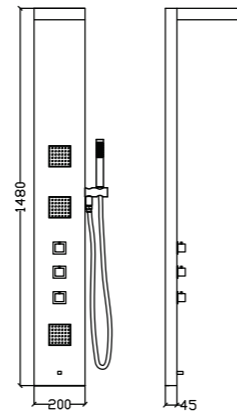

Bath Spout

ASTUTE

FEATURES

Size- 1483x260x73mm

- Wall Mounted Shower Column Made of Aluminum
- Round Overhead Shower
- Single Lever Mixer & Diverter
- Rectangular Hand Shower
- 6 Moveable Misty Jets
- Bath Spout
- Looking Mirror
- Shelf

CAIRO

FEATURES

Size- 1480x200mm

- Wall Mounted Shower Column made of 304# Stainless-Steel
- Overhead Shower
- Thermostatic Diverter & Mixer
- Matt Finished Rectangular Hand Shower
- 3 Moveable Rectangular Body Jets
- Bath Spout

TECHNICAL DRAWING

PENEDA

FEATURES

Size- 1480x200

- Wall Mounted Shower Column made of 304# Stainless-Steel
- Overhead Shower
- Thermostatic Diverter & Mixer
- Matt Finished Rectangular Hand Shower
- 3 Moveable Square Body Jets
- Bath Spout

TECHNICAL DRAWING

DAMASCUS

FEATURES

Size- 1480x200mm

- Wall Mounted Shower Column made of 304# Stainless-Steel
- Overhead Shower
- Thermostatic Diverter & Mixer
- Matt Finished Round Hand Shower
- 3 Moveable Round Body Jets
- Bath Spout