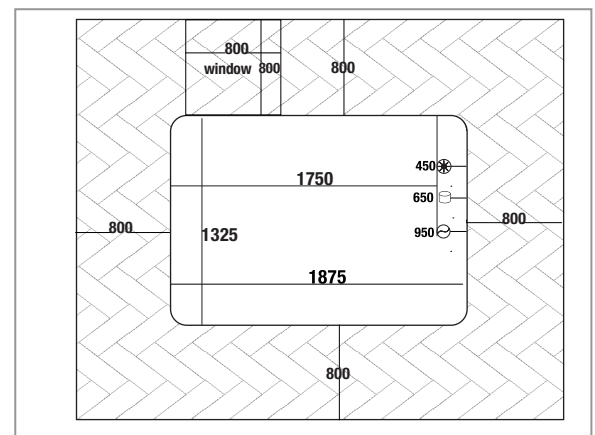

SPAS

HYDRA

Miracle Rejuvenation

DRAWING

Size - 1900 x 1350 - 800h

Location of drain

Location of water inlet & outlet connections

Location of electrical connections

TECHNICAL

PRE-INSTALLATION

Built-In