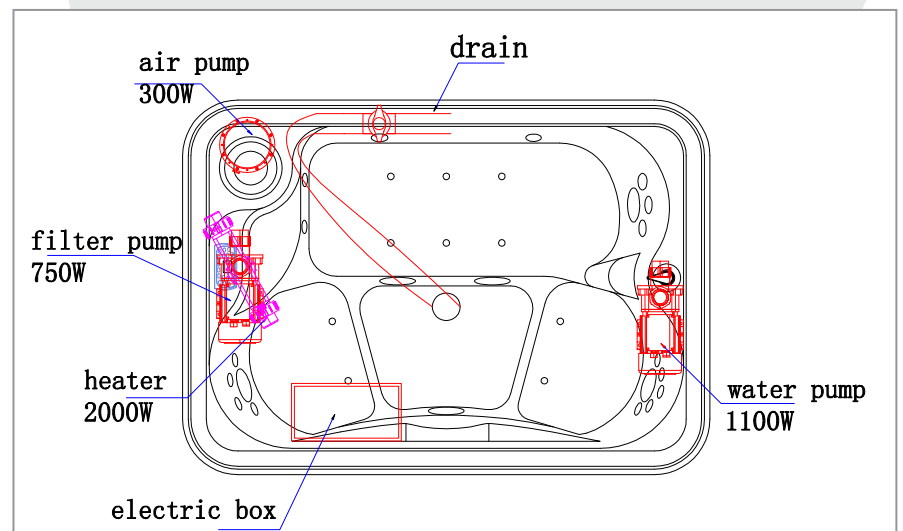

SPAS

HYDRA

Miracle Rejuvenation

DRAWING

Size - 1900 x 1350 - 800h

Location of drain

Location of water inlet & outlet connections

Location of electrical connections

TECHNICAL

PRE-INSTALLATION