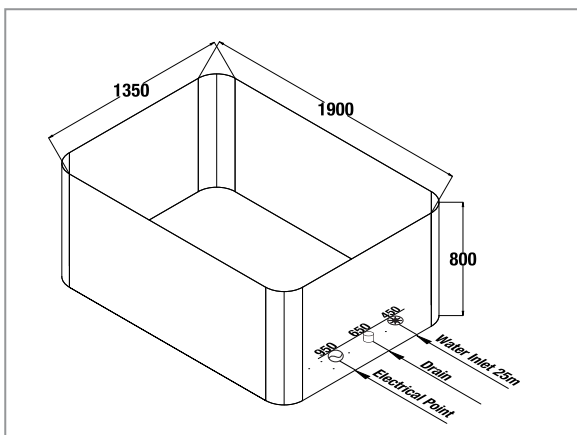

PRE-INSTALLATION

Normal