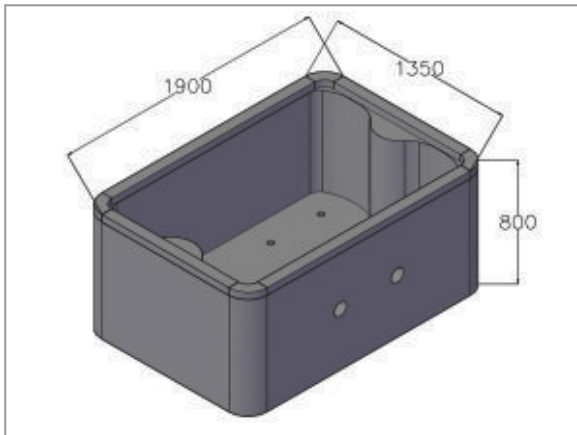

SPAS

HYDRA

Miracle Rejuvenation

DRAWING

Size - 1900 x 1350 - 800h

Location of drain 

Location of water inlet & outlet connections 

Location of electrical connections 