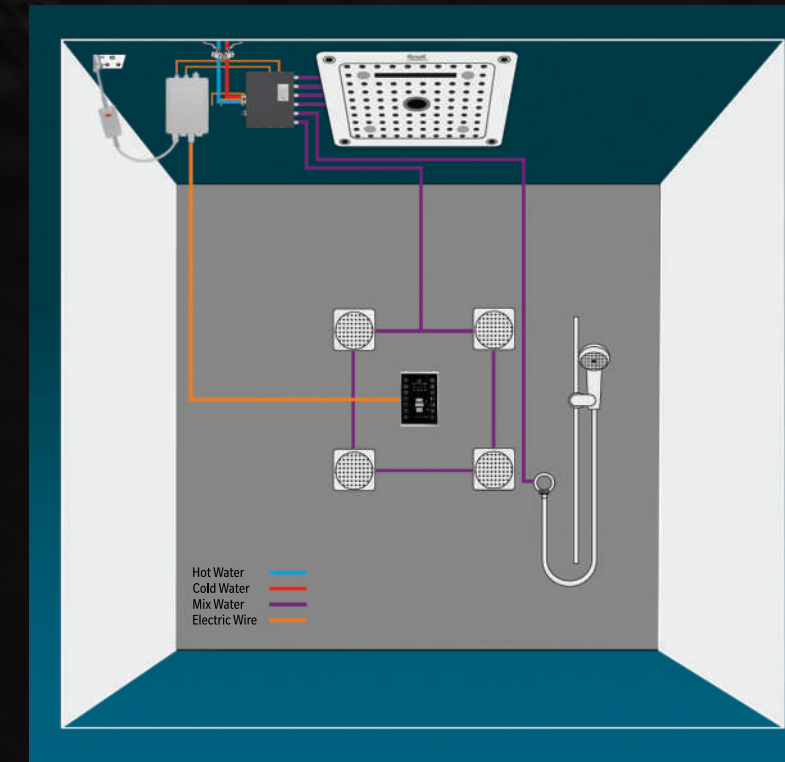

IP 65: THE SMART TECHNOLOGY THAT DELIVERS EXCELLENCE

To elevate your shower experience with the desired flow & temperature, Mood Touch is equipped with IP 65 rating, which offers several benefits over other systems:

- **Complete sealing protection:** No risk of intrusion from foreign objects
- **Handles varying pressures:** able to handle hot and cold water inputs, even up to 5 bars
- **All-round safety:** prevents exposure to hazardous parts of the system & protection from low pressure water jets, from any direction.

- **Lasting Durability:** Owing to the IP 65 ratings, the system is protected from accumulation of any form of dust and moisture. This makes Mood Touch highly durable and the most reliable electronically-run shower.
- **Smart sensors:** detects any change in water flow rates & temperature

TECHNICAL DIAGRAM

SHOWER WITH THREE FLOWS