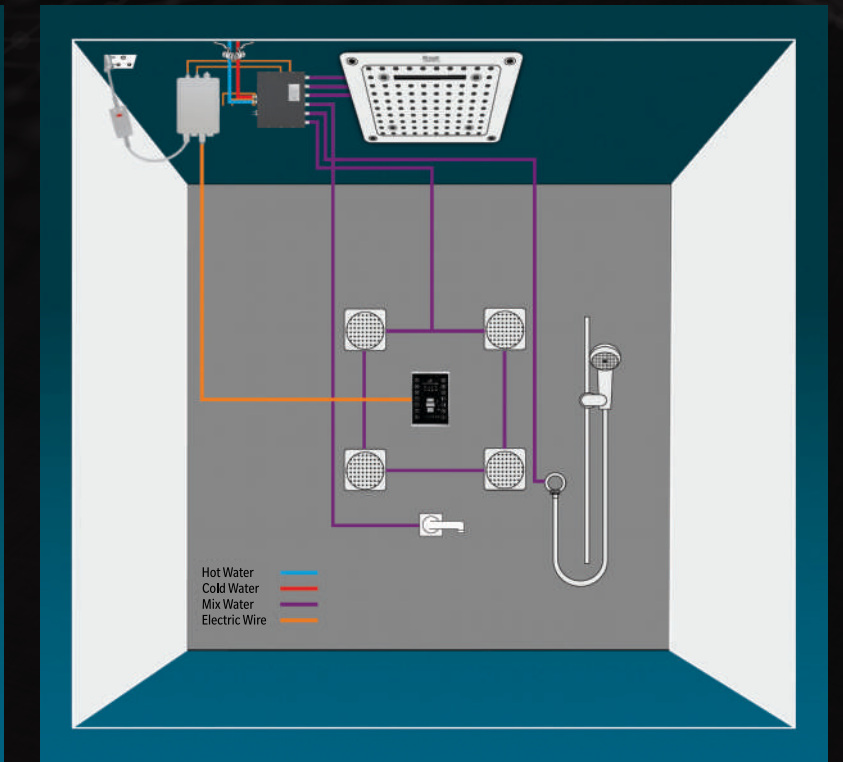

SHOWER WITH FOUR FLOWS