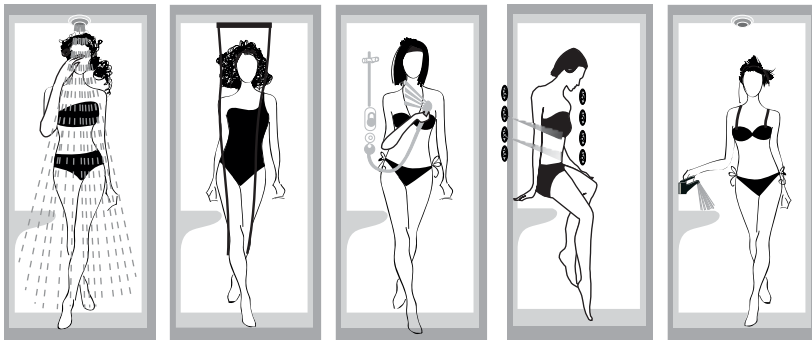

**SHOWER**  
COLUMNS

# SARAH

Magnetic Allure

Size - 1403 X 120 X 447

Sarah is an expression of inimitable styling and immense class. Wrapped in stainless steel, it creates an environment of absolute beauty, enveloping you with an array of showers and jets to soothe and delight your senses.

## FEATURES

- Mirror Polished Stainless-steel Wall Mounted Shower Column
- Over Head Shower
- Cascade Flow
- Integrated Body Spray Jets
- Single Lever Mixer & Diverter
- Hand Shower
- Bath Spout

RAIN SHOWER

CASCADE SHOWER

HAND SHOWER

HYDROMASSAGE-JETS

BATH SPOUT