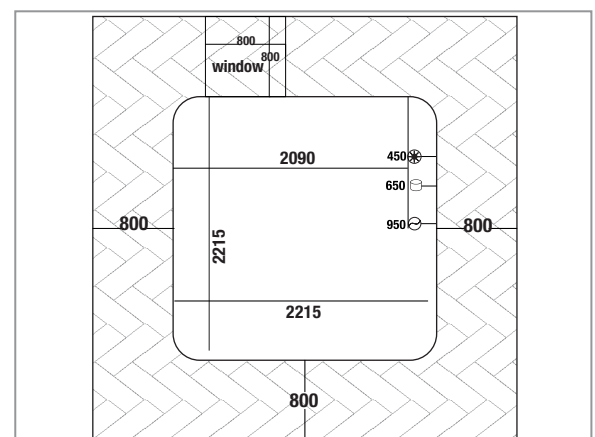

SPAS

ZARYA

Serenity Sanctuary

DRAWING

Size - 2240 x 2240 - 900h

- Location of drain 
- Location of water inlet & outlet connections 
- Location of electrical connections 

TECHNICAL

PRE-INSTALLATION

Normal

Built-In