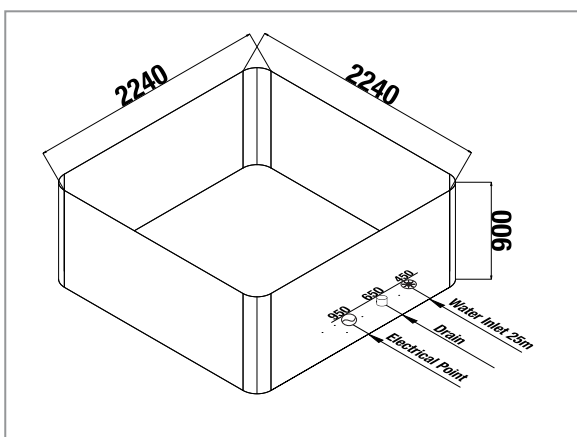

SPAS

ZARYA

Serenity Sanctuary

DRAWING

Size - 2240 x 2240 - 900h

- Location of drain 
- Location of water inlet & outlet connections 
- Location of electrical connections 

TECHNICAL

PRE-INSTALLATION