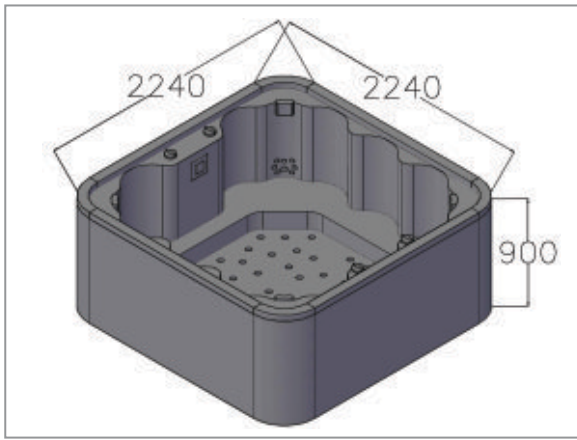

SPAS

ZARYA

Serenity Sanctuary

DRAWING

Size - 2240 x 2240 - 900h

- Location of drain 
- Location of water inlet & outlet connections 
- Location of electrical connections 

TECHNICAL

PRE-INSTALLATION

Normal

Built-In