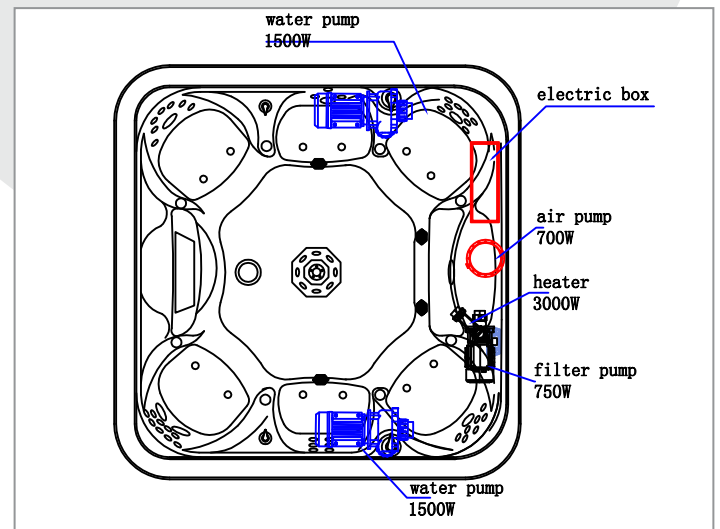

SPAS

ZARYA

Serenity Sanctuary

DRAWING

Size - 2240 x 2240 - 900h

- Location of drain 
- Location of water inlet & outlet connections 
- Location of electrical connections 

TECHNICAL

PRE-INSTALLATION

Normal

Built-In