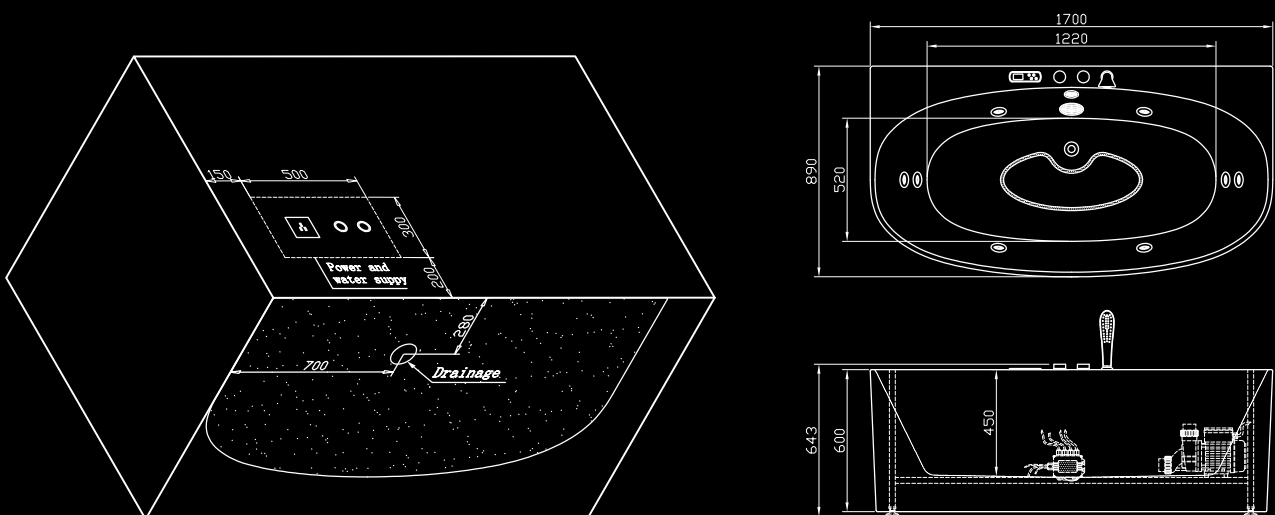

Features

- Whirpool
- Asthetics of Free Standing Bathtub
- Convenience of Installing Like a Bathtub