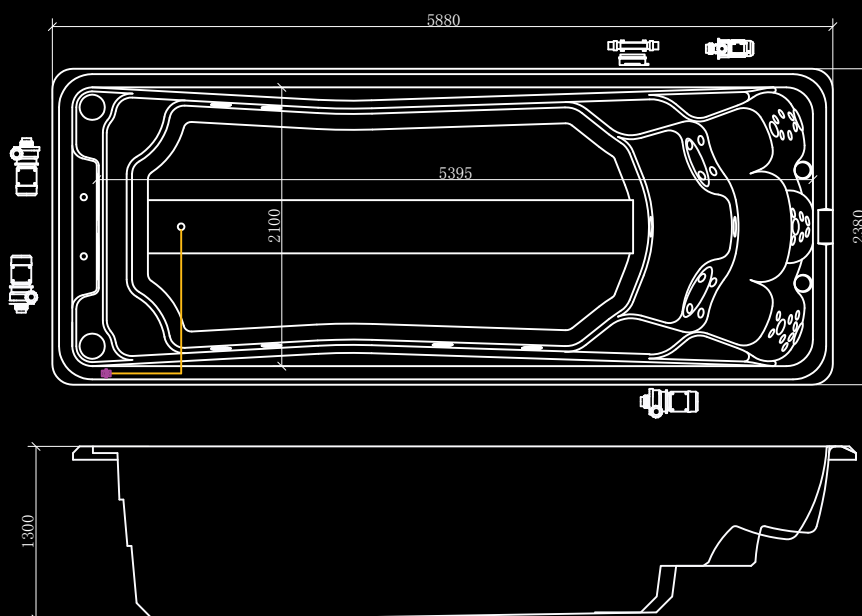

Backyard Oasis

Our Avant-grade bathing pool is revolutionary and crafted to assist in attaining therapeutic solace – a serenity that is specially carved out for your comfort.

Features

- Treadmill Like Pool for Swimming and Exercise
- Opposite Current Wave to Give Feel of Large Pool Within a Small Size
- Massage
- Balboa USA Digital Control Ozonizer
- Ozonizer to Disinfect the Water
- Chromotherapy
- Moulded Headrest
- Programmable Circulation Pump