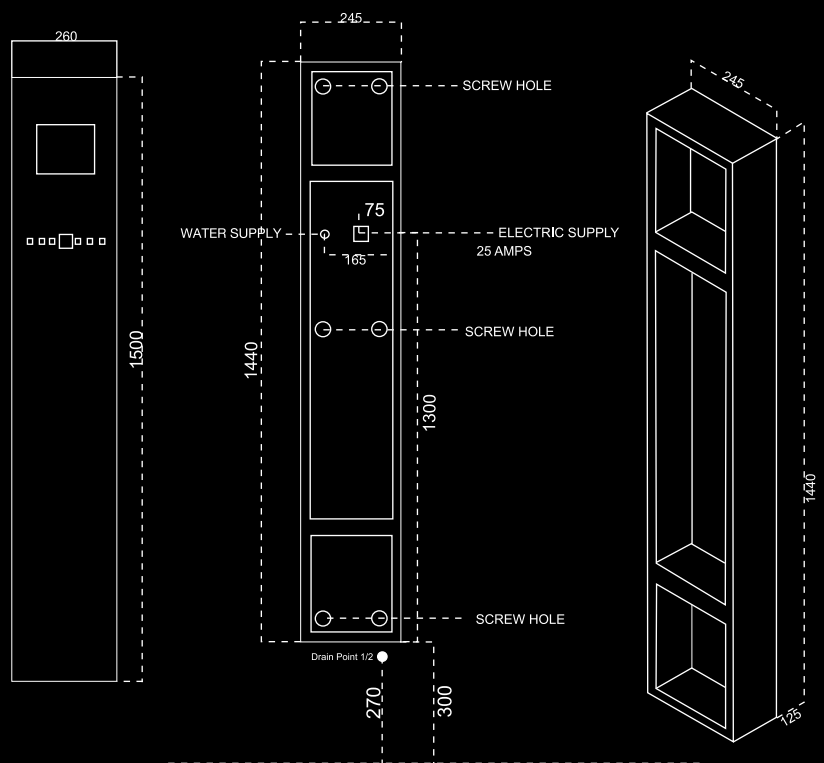

NEW

ARRIVAL

Steam Column Tulia (Black)

Touch & Steam Column brings the warmth and essence of a Hamam, a traditional Turkish bath, into the home. The captivating frosted sheet glass design, cutting-edge steam-generating technology, superior touch controls, and magical lights allow you to indulge in a variety of steam, chromotherapy, and other therapies. So go ahead and indulge in a little magic!

Features

- Bluetooth
- Chromotherapy RGB Light
- Advanced Capacity Touch Sensing Technology
- Integrated Steam Generator with Timer

Grandeur

Wellness at a glance – capture the breathtaking beauty of a bathtub designed to complement your personal style and space. It creates an elevated bath space that uplifts you as soon as they come into sight.