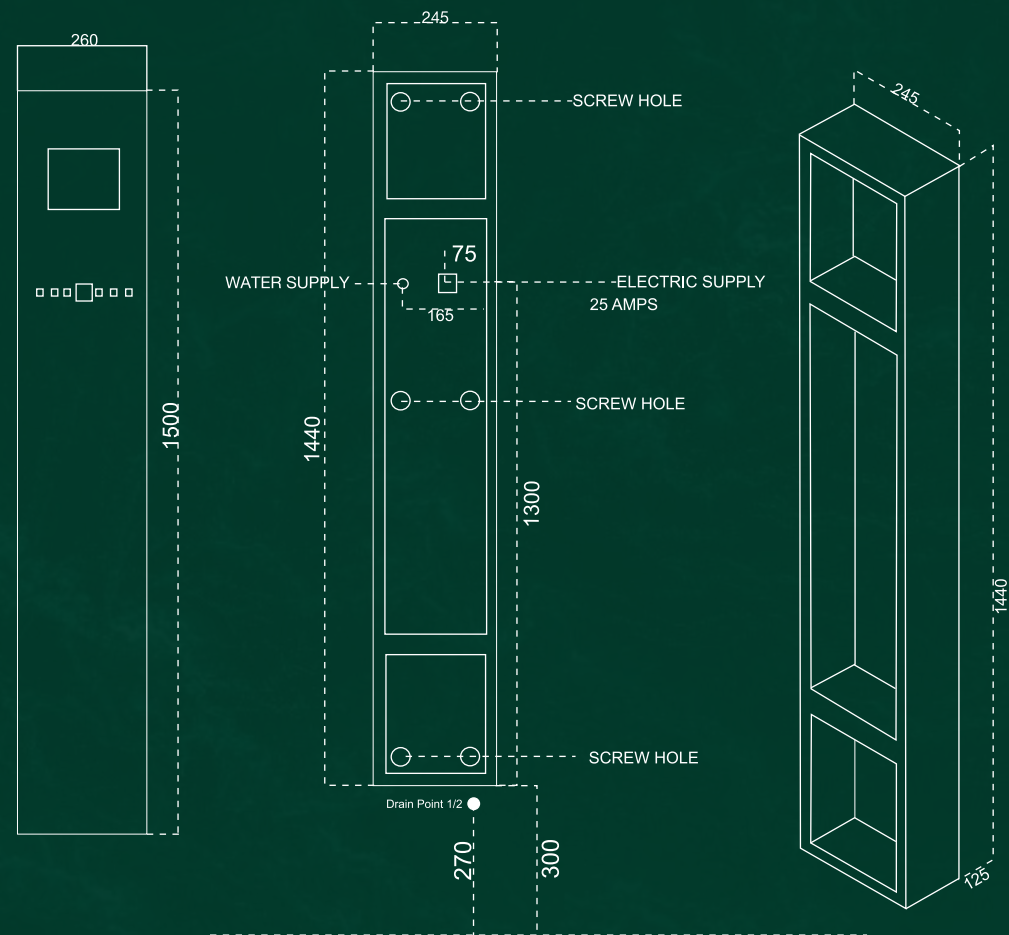

STEAM COLUMN TULIA (BLACK)

FEATURES

- Bluetooth
- Chromotherapy RGB Light
- Advanced Capacitance Touch Sensing Technology
- Integrated Steam Generator with Timer