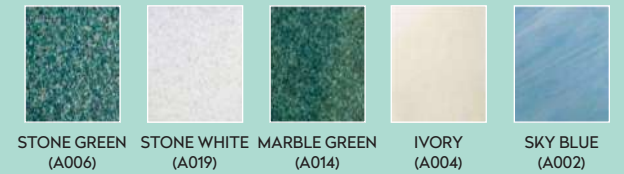

GREY

LIGHT GOLDEN

OCEAN BLUE

PEARL WHITE

SILVER

MARBLE GREY BROWN (A007)

CLOUDY GREY (A010)

MARBLE BLACK (A017B)

MARBLE BLUE (A005)

MARBLE GREY BROWN (A007)

STONE GREEN (A006)

STONE WHITE (A019)

MARBLE GREEN (A014)

IVORY (A004)

SKY BLUE (A002)

SAND BROWN (A013)