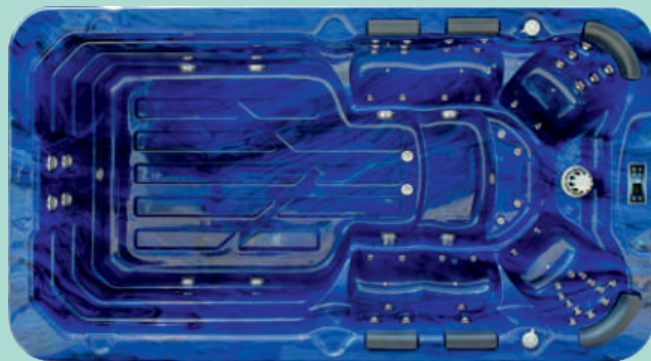

PREMIUM SPA **TOP VIEW**

ORIANA