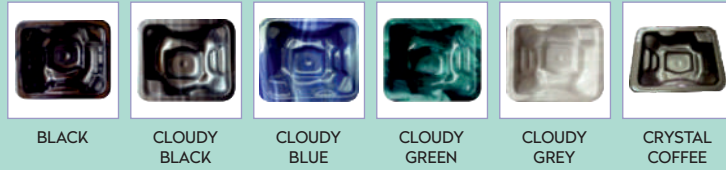

SPA | INSIDE COLOURS

CLOUDY GREY

CRYSTAL COFFEE