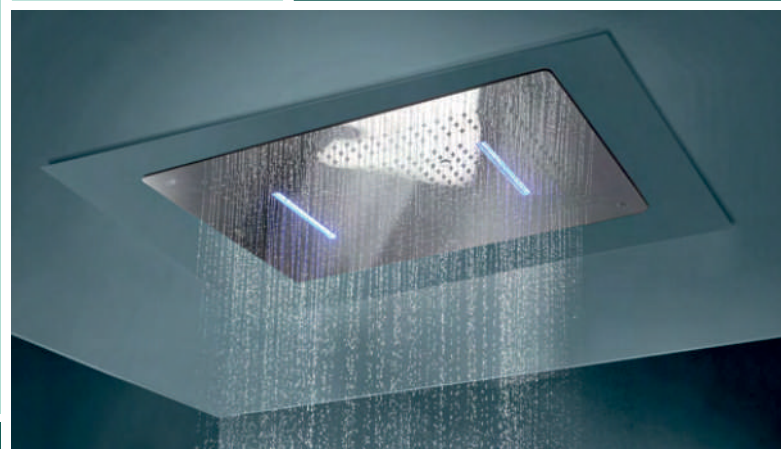

AVAILABLE IN
3 COLOUR VARIANTS >>>

Chrome Matt Black Rose Gold

SIZE

• 800 x 600 mm

BROOK 800P - Chrome - INR - 2,22,320

BROOK 800P - Matt Black - INR - 2,77,900

BROOK 800P - Rose Gold - INR - 2,77,900

BROOK 800P