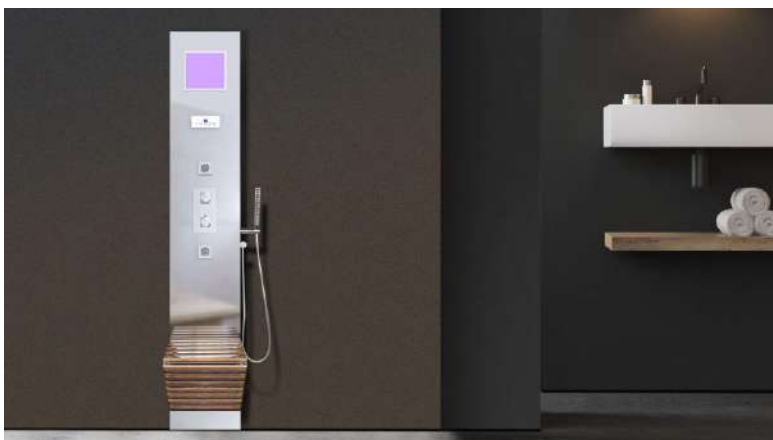

Disclaimer: Pictures shown are for illustration purpose only

FEATURES

- 4.5 kw Steam,
- Electronic Kit S-201,
- Hand Shower Pack,
- Foldable seat
- Bluetooth
- Cinquas 5 Way 2 Knob Diverter
- Festoon Body jet x 2

SIZE

• **2000 x 280 x 100 mm**

INR - **2,27,370** (4.5 KW) | **2,42,330** (6.0 KW)