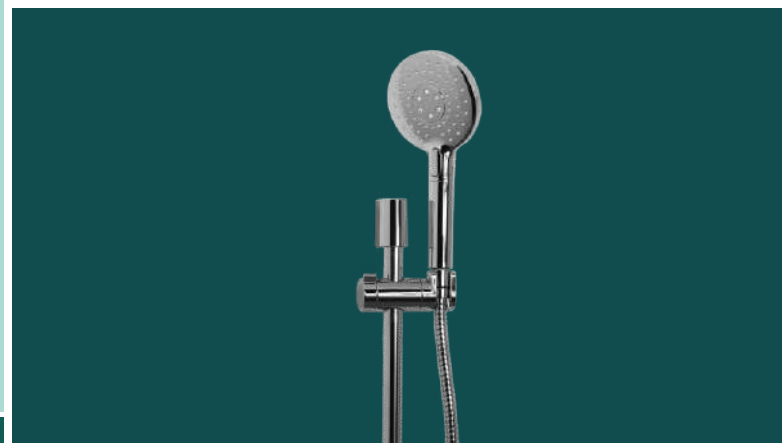

FEATURES

- Three Flow hand Shower with click button
- Stainless steel sliding rail set
- Push button hand shower.
- 1.5 meter stainless steel metal shower hose with chrome plating

AVAILABLE IN
3 COLOUR VARIANTS >>>

Chrome Matt Black Rose Gold

EVELINA - Hand Shower - Chrome - INR - 6,339

EVELINA - Hand Shower Rail - Matt Black - INR - 10,850

EVELINA - HAND SHOWER RAIL

COLOUR - CHROME

Disclaimer: Pictures shown are for illustration purpose only