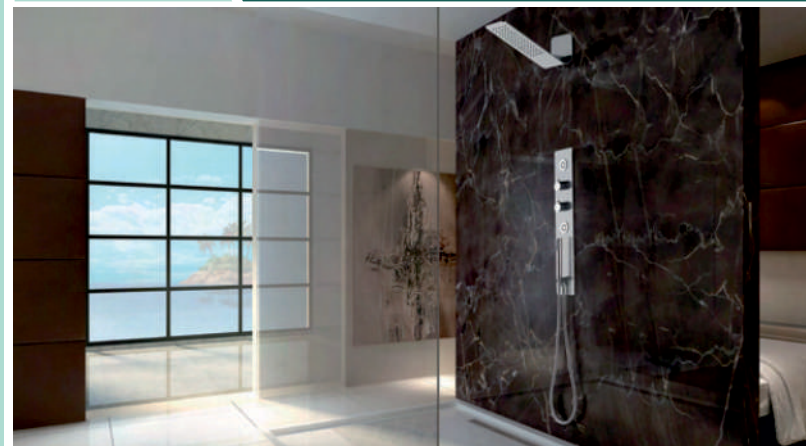

SIZE

- 700 x 100mm

INR – **60,291**

DENCH

COLOUR – 304# STAINLESS STEEL

Disclaimer: Pictures shown are for illustration purpose only