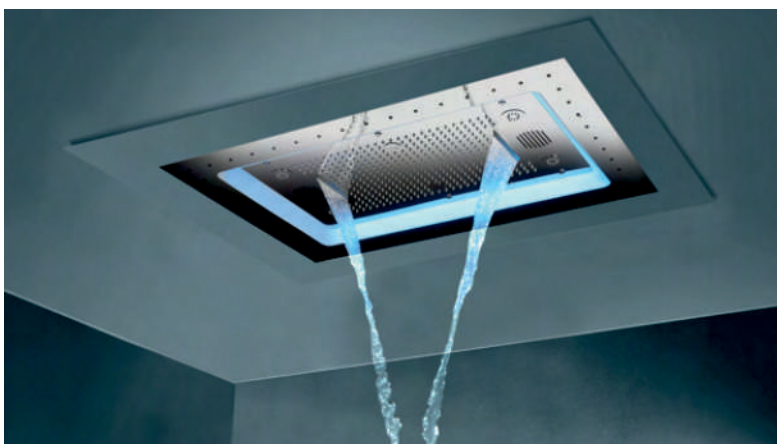

REINVIGORATE AND REVITALIZE YOURSELF WITH OUR **BROOK SHOWER**

BRISK 1000 X 700

Disclaimer: Pictures shown are for illustration purpose only

FEATURES

- Rain Shower (Intense Shower)
- Curtain Shower
- Mist - 6 spray nozzle
- Spray Jet x 4
- Cascade Fall x 2
- Super Sonic Bluetooth Speaker x 2
- Four Side LED Lights with remote control