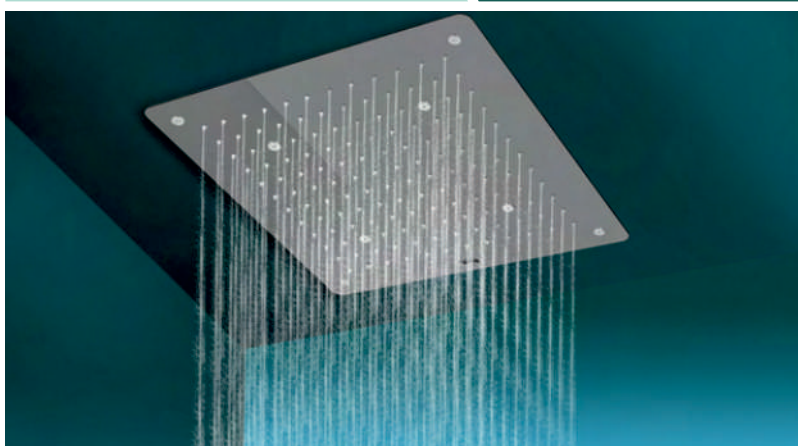

SIZE

- **400 x 400 mm**

IMBER 400 - INR - 41,832

FEATURES

- Mirror finish multiflow ceiling shower made up of 304#, 1.5 mm thick Stainless Steel sheet
- Rain Shower
- Mist Jet x 4

SIZE

- **300 x 300 mm**

BROOK 300P - INR - 40,432

BROOK 300P

COLOUR - CHROME

Disclaimer: Pictures shown are for illustration purpose only

BROOK 600 x 600 PURIO

Disclaimer: Pictures shown are for illustration purpose only

FEATURES

- Mirror finish multiflow ceiling shower made up of 304#, 1.5 mm thick Stainless Steel sheet
- Rain Shower
- Mist Jet x 4