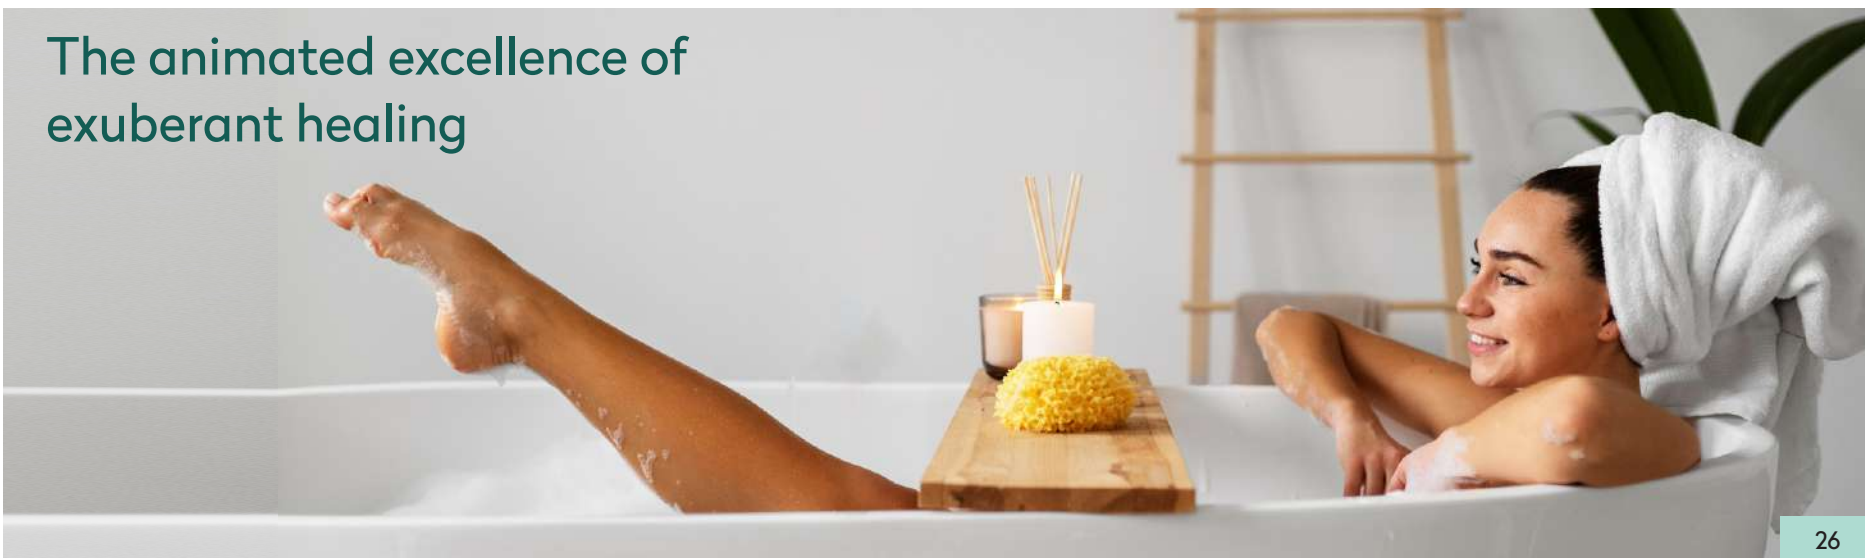

SIZE

• 1695 x 960 x 690 mm

INR - 98,100

VANITO

COLOUR - WHITE

Disclaimer: Pictures shown are for illustration purpose only

The animated excellence of
exuberant healing

SPA |