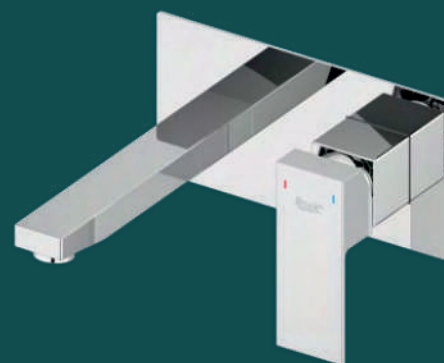

QUENCHERS - WALL MOUNTED BASIN MIXER

COLOUR -
CHROME

Disclaimer: Pictures shown are for illustration purpose only

Quenchers Wall Mounted Basin Mixer - INR - 20,185

MOLTONIC - FLOOR MOUNTED TUB FILLER WITH ROUND HAND SHOWER

COLOUR -
CHROME

Disclaimer: Pictures shown are for illustration purpose only

FEATURES

- Mirror finish brass surface
- Hand shower with flexible hose

AVAILABLE IN
2 COLOUR VARIANTS >>>

Moltonic Bath tub Filler - (Round) INR - 90,145