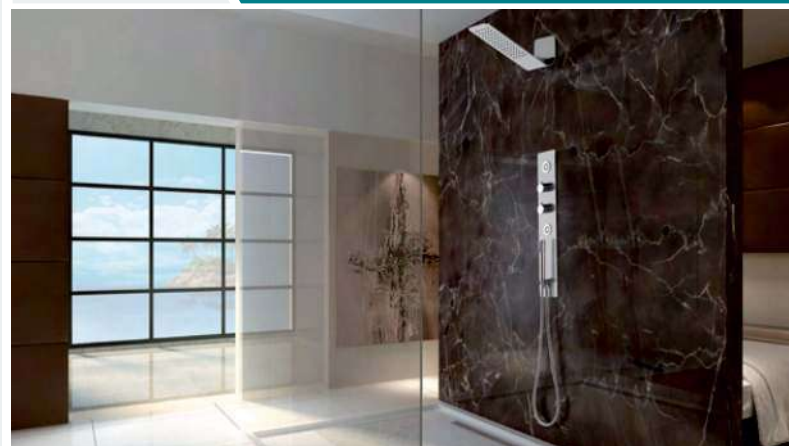

SIZE

- **700 x 100mm**

INR - **60,300**

DENCH

COLOUR - 304# STAINLESS STEEL

Disclaimer: Pictures shown are for illustration purpose only

Enjoy The Bliss Of Raindrops
At Your Comfortstation

OYSTER BATH CONCEPTS PVT. LTD.