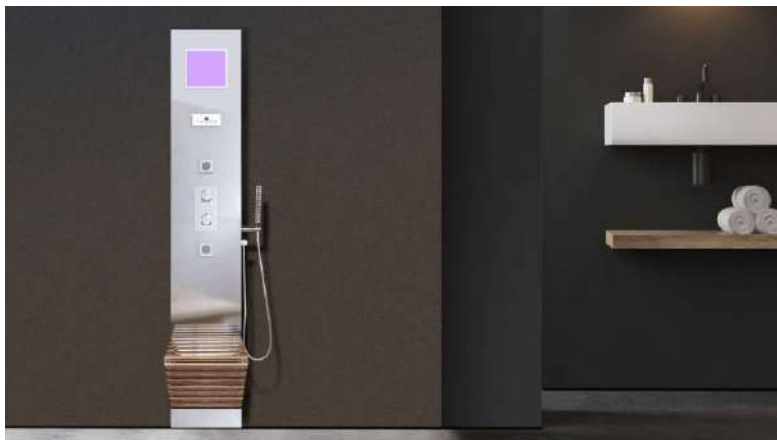

FEATURES

- 4.5 KW/6 KW Steam,
- Electronic Kit S-201,
- Hand Shower Pack,
- Foldable seat
- Bluetooth
- Cinquas 5 Way 2 Knob Diverter
- Festoon Body jet x 2

SIZE

• 2000 x 280 x 100 mm

Disclaimer: Pictures shown are for illustration purpose only

INR - 2,34,200 (4.5 KW) | 2,49,600 (6.0 KW)