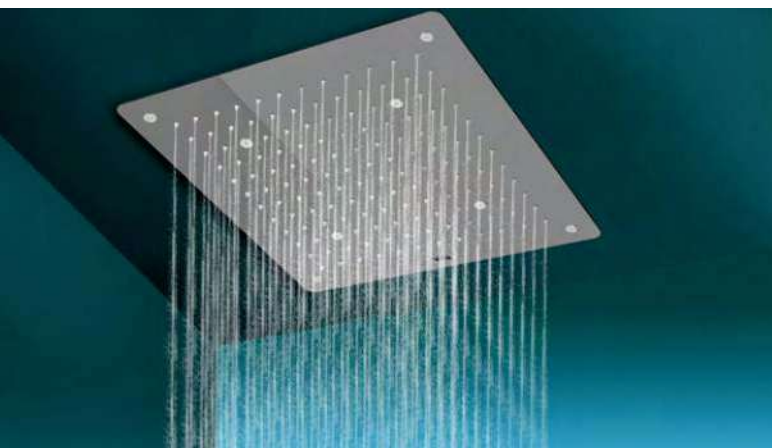

BROOK 600 x 600 PURIO

FEATURES

- Mirror finish multiflow ceiling shower made up of 304#, 1.5 mm thick Stainless Steel sheet
- Rain Shower
- Mist Jet x 4

AVAILABLE IN
3 COLOUR VARIANTS >>>

AVAILABLE IN 3 COLOUR VARIANTS

SIZE

- 600 x 600 mm

Brook 600x600 Purio - Chrome - INR - 79,100
Brook 600x600 Purio - Matt Black - INR - 98,900
Brook 600x600 Purio - Rose Gold - INR - 98,900

Disclaimer: Pictures shown are for illustration purpose only